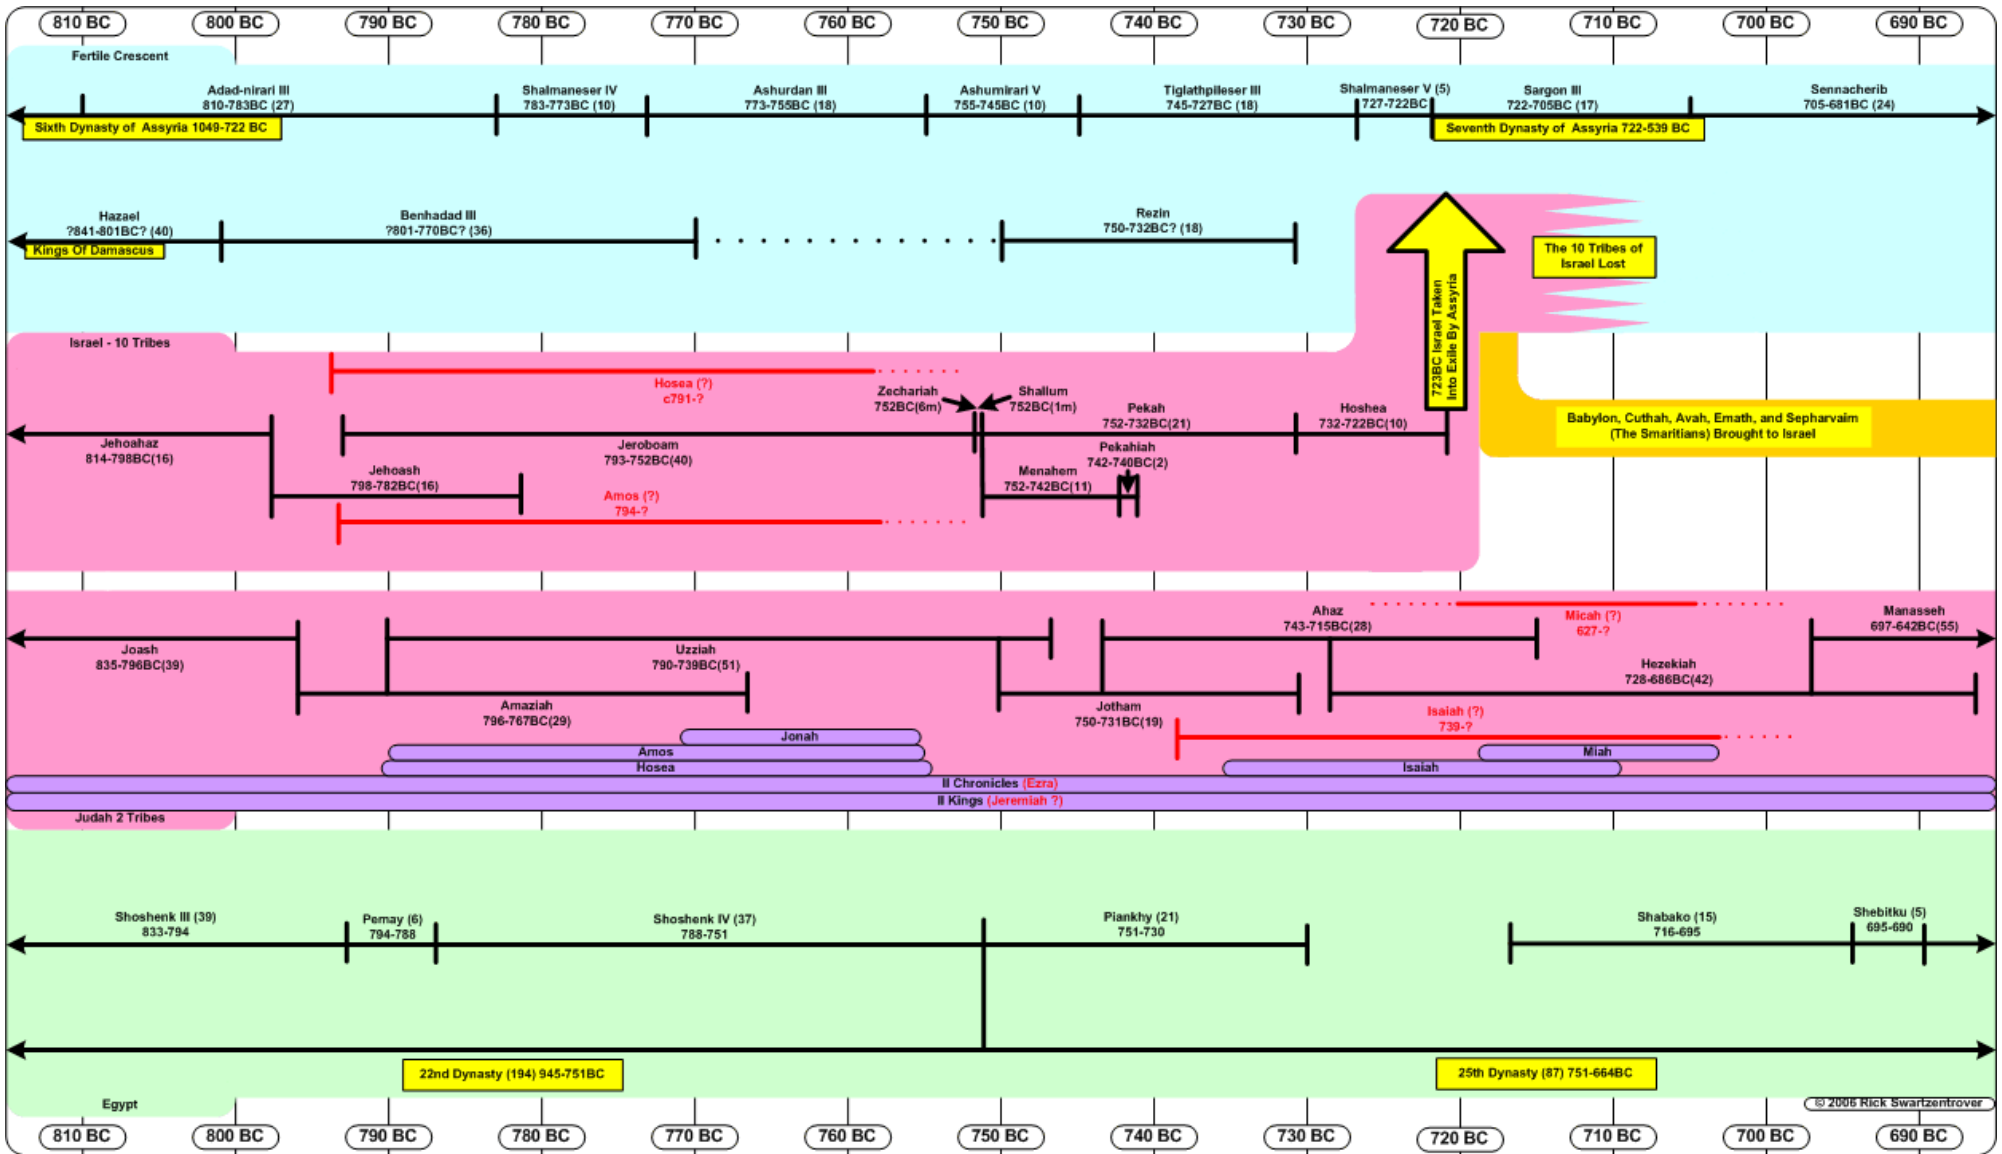

Old Testament Timelines

2210 BC - 2090 BC (Abraham Part 1)

2090 BC - 1970 BC (Abraham Part 2)

1970 BC - 1850 BC (Israel In Egypt Part 1)

1850 BC - 1730 BC (Israel In Egypt Part 2)

1750 BC - 1630 BC (Israel In Egypt Part 3)

1630 BC - 1510 BC (Israel In Egypt Part 4)

1510 BC - 1390 BC (The Exodus)

1410 BC - 1290 BC (The Judges Part 1)

1290 BC - 1170 BC (The Judges Part 2)

1170 BC - 1050 BC (The Judges Part 3)

1050 BC - 930 BC (The United Kingdom)

930 BC - 810 BC (The Divided Kingdom Part 1)

810 BC - 690 BC (The Divided Kingdom Part 2)

690 BC - 570 BC (The Exile Part 1)

570 BC - 450 BC (The Exile Part 2)

470 BC - 350 BC (The Return from Exile)

Inter-Testamental Timelines

350 BC - 230 BC (Inter-Testamental Period Part 1)

240 BC - 120 BC (Inter-Testamental Period Part 2)

120 BC - 1 BC (Inter-Testamental Period Part 3)

New Testament Timelines

10 BC - 110 AD (New Testament)