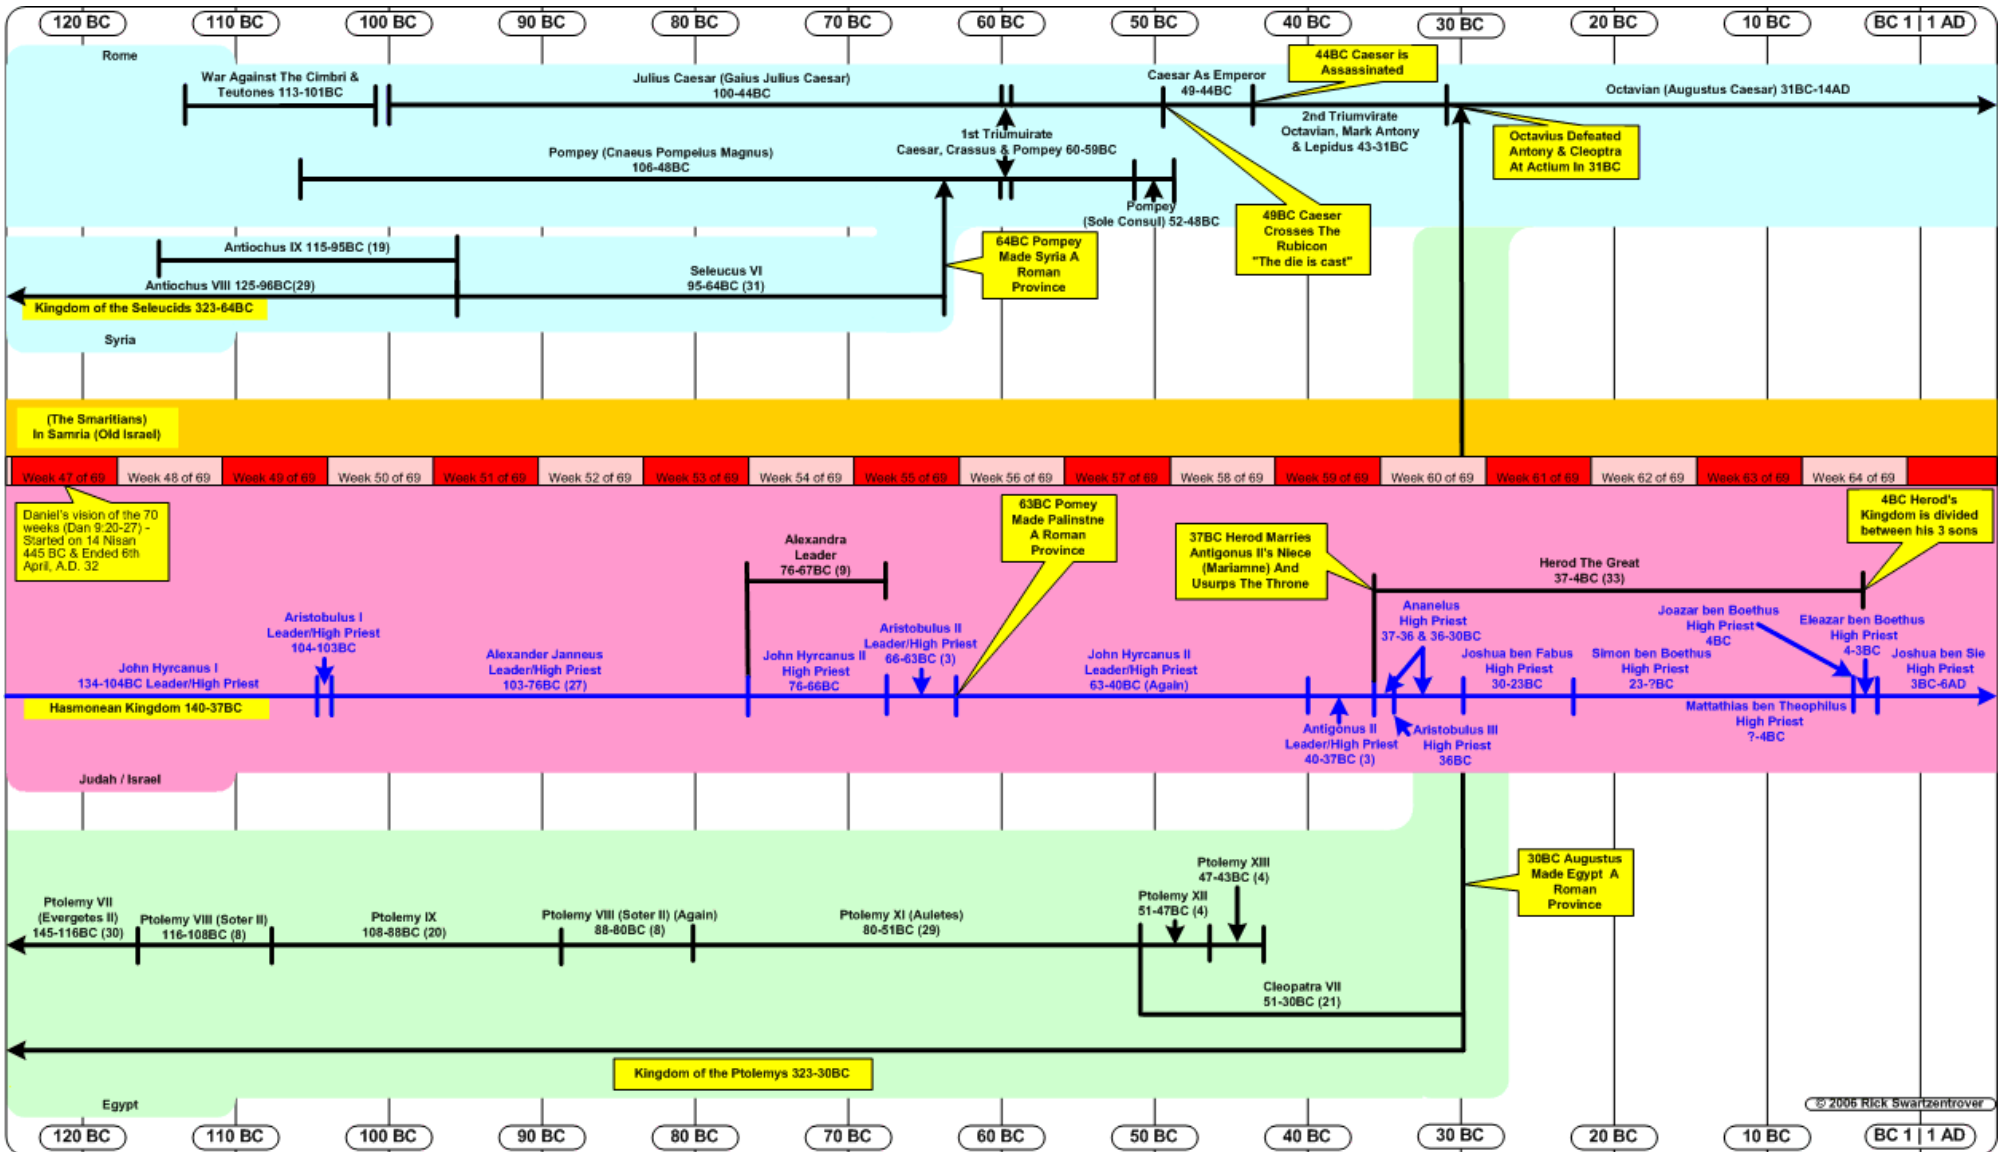

Old Testament Timelines

2210 BC - 2090 BC (Abraham Part 1)

2090 BC - 1970 BC (Abraham Part 2)

1970 BC - 1850 BC (Israel In Egypt Part 1)

1850 BC - 1730 BC (Israel In Egypt Part 2)

1750 BC - 1630 BC (Israel In Egypt Part 3)

1630 BC - 1510 BC (Israel In Egypt Part 4)

1510 BC - 1390 BC (The Exodus)

1410 BC - 1290 BC (The Judges Part 1)

1290 BC - 1170 BC (The Judges Part 2)

1170 BC - 1050 BC (The Judges Part 3)

1050 BC - 930 BC (The United Kingdom)

930 BC - 810 BC (The Divided Kingdom Part 1)

810 BC - 690 BC (The Divided Kingdom Part 2)

690 BC - 570 BC (The Exile Part 1)

570 BC - 450 BC (The Exile Part 2)

470 BC - 350 BC (The Return from Exile)

Inter-Testamental Timelines

350 BC - 230 BC (Inter-Testamental Period Part 1)

240 BC - 120 BC (Inter-Testamental Period Part 2)

120 BC - 1 BC (Inter-Testamental Period Part 3)

New Testament Timelines

10 BC - 110 AD (New Testament)