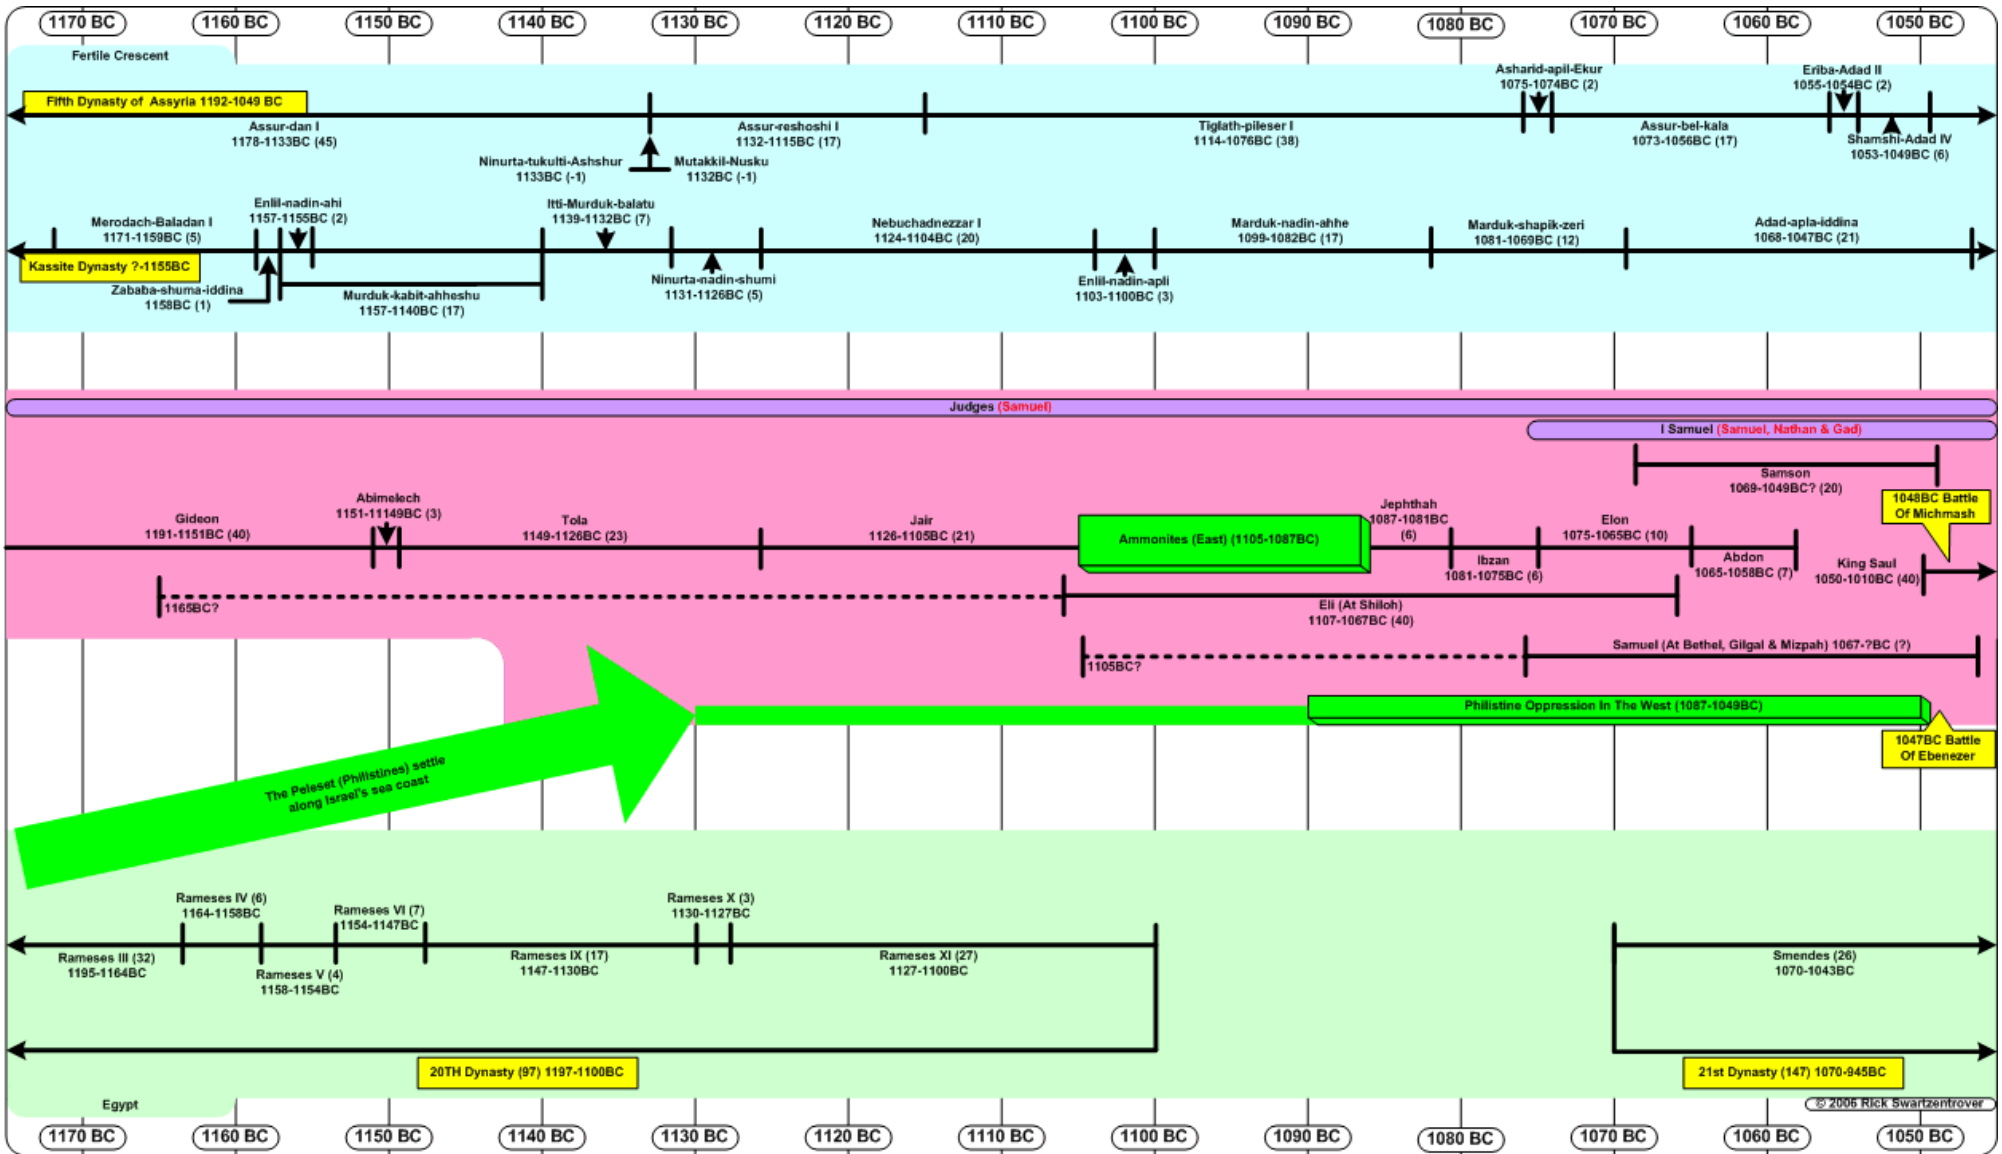

Old Testament Timelines

2210 BC - 2090 BC (Abraham Part 1)

2090 BC - 1970 BC (Abraham Part 2)

1970 BC - 1850 BC (Israel In Egypt Part 1)

1850 BC - 1730 BC (Israel In Egypt Part 2)

1750 BC - 1630 BC (Israel In Egypt Part 3)

1630 BC - 1510 BC (Israel In Egypt Part 4)

1510 BC - 1390 BC (The Exodus)

1410 BC - 1290 BC (The Judges Part 1)

1290 BC - 1170 BC (The Judges Part 2)

1170 BC - 1050 BC (The Judges Part 3)

1050 BC - 930 BC (The United Kingdom)

930 BC - 810 BC (The Divided Kingdom Part 1)

810 BC - 690 BC (The Divided Kingdom Part 2)

690 BC - 570 BC (The Exile Part 1)

570 BC - 450 BC (The Exile Part 2)

470 BC - 350 BC (The Return from Exile)

Inter-Testamental Timelines

350 BC - 230 BC (Inter-Testamental Period Part 1)

240 BC - 120 BC (Inter-Testamental Period Part 2)

120 BC - 1 BC (Inter-Testamental Period Part 3)

New Testament Timelines

10 BC - 110 AD (New Testament)