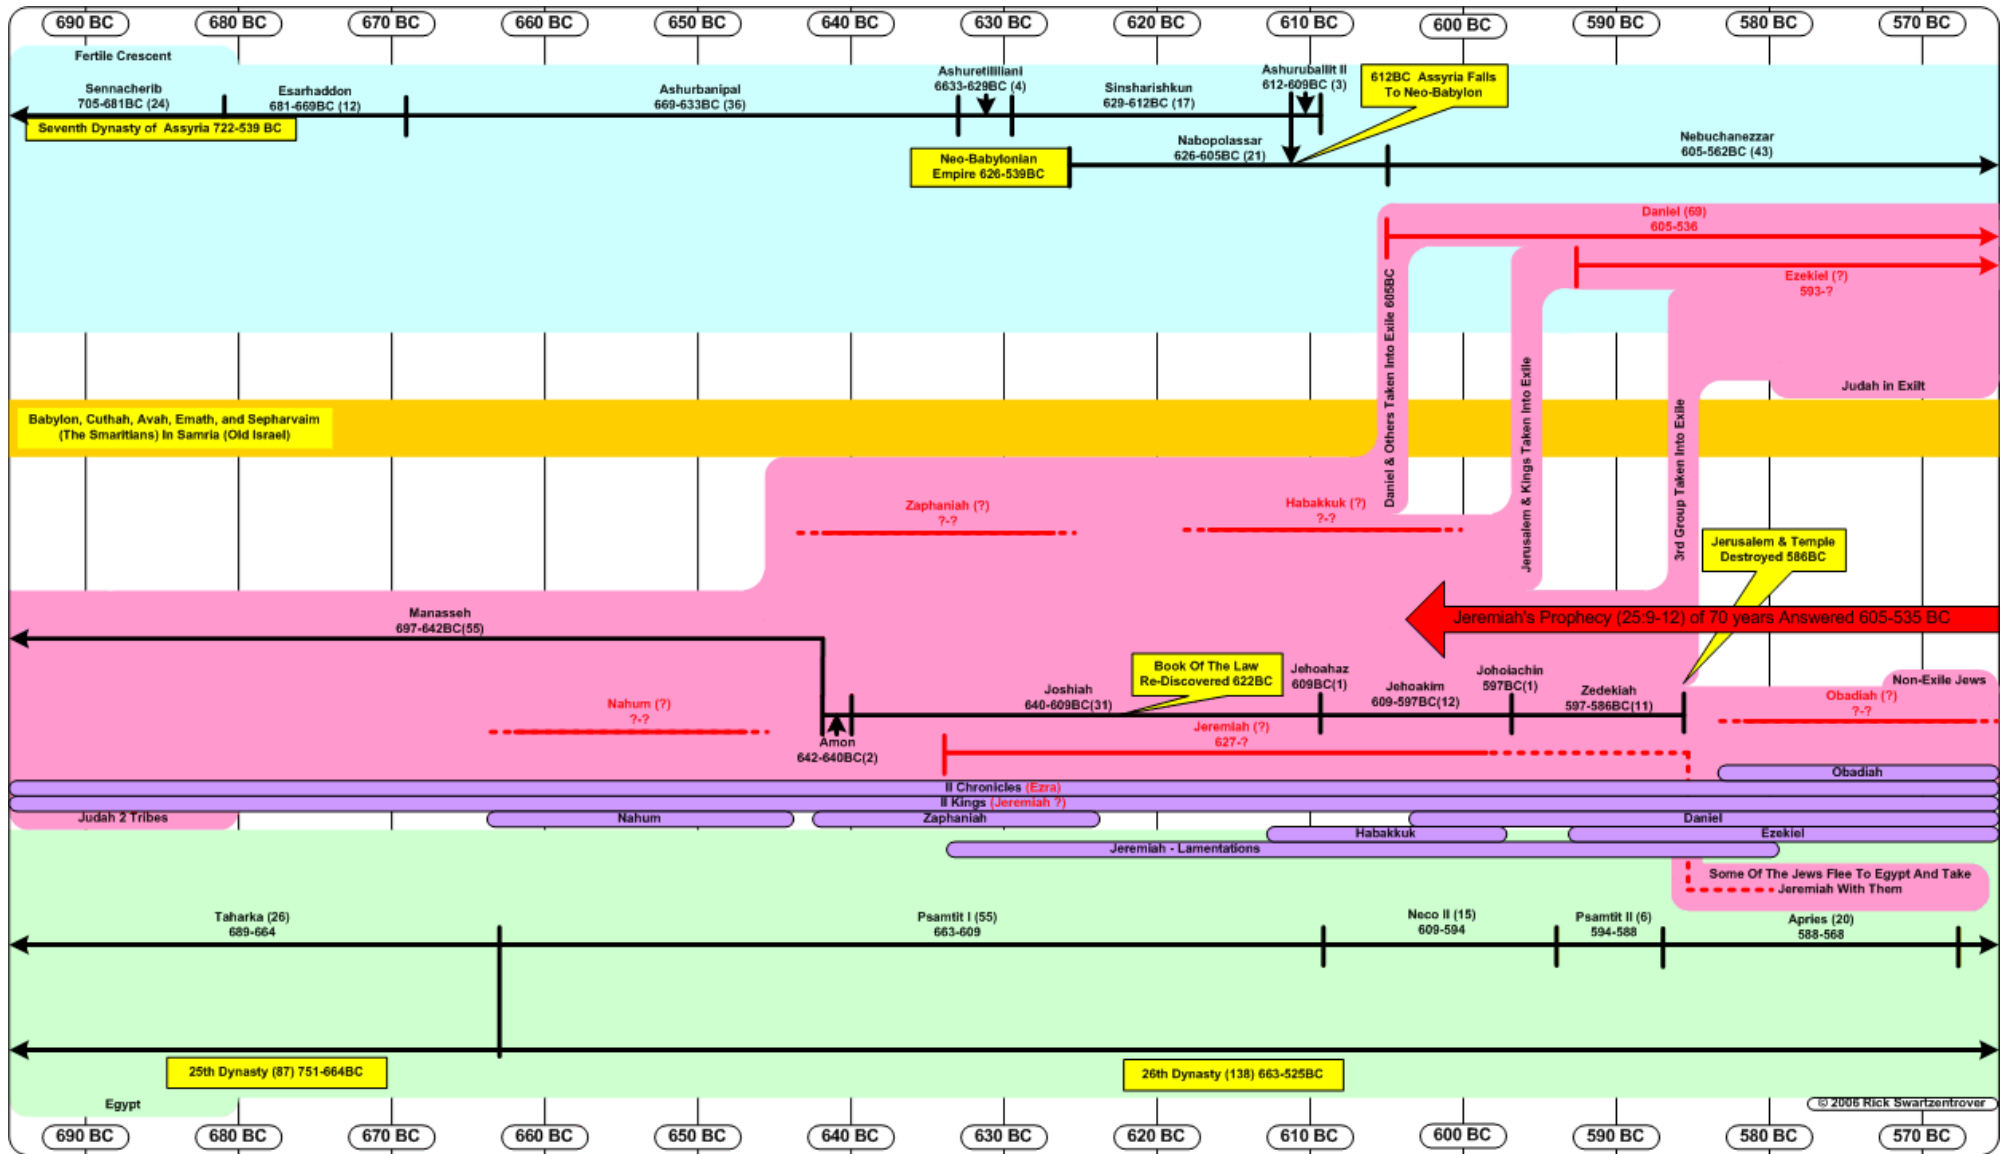

Old Testament Timelines

2210 BC - 2090 BC (Abraham Part 1)

2090 BC - 1970 BC (Abraham Part 2)

1970 BC - 1850 BC (Israel In Egypt Part 1)

1850 BC - 1730 BC (Israel In Egypt Part 2)

1750 BC - 1630 BC (Israel In Egypt Part 3)

1630 BC - 1510 BC (Israel In Egypt Part 4)

1510 BC - 1390 BC (The Exodus)

1410 BC - 1290 BC (The Judges Part 1)

1290 BC - 1170 BC (The Judges Part 2)

1170 BC - 1050 BC (The Judges Part 3)

1050 BC - 930 BC (The United Kingdom)

930 BC - 810 BC (The Divided Kingdom Part 1)

810 BC - 690 BC (The Divided Kingdom Part 2)

690 BC - 570 BC (The Exile Part 1)

570 BC - 450 BC (The Exile Part 2)

470 BC - 350 BC (The Return from Exile)

Inter-Testamental Timelines

350 BC - 230 BC (Inter-Testamental Period Part 1)

240 BC - 120 BC (Inter-Testamental Period Part 2)

120 BC - 1 BC (Inter-Testamental Period Part 3)

New Testament Timelines

10 BC - 110 AD (New Testament)