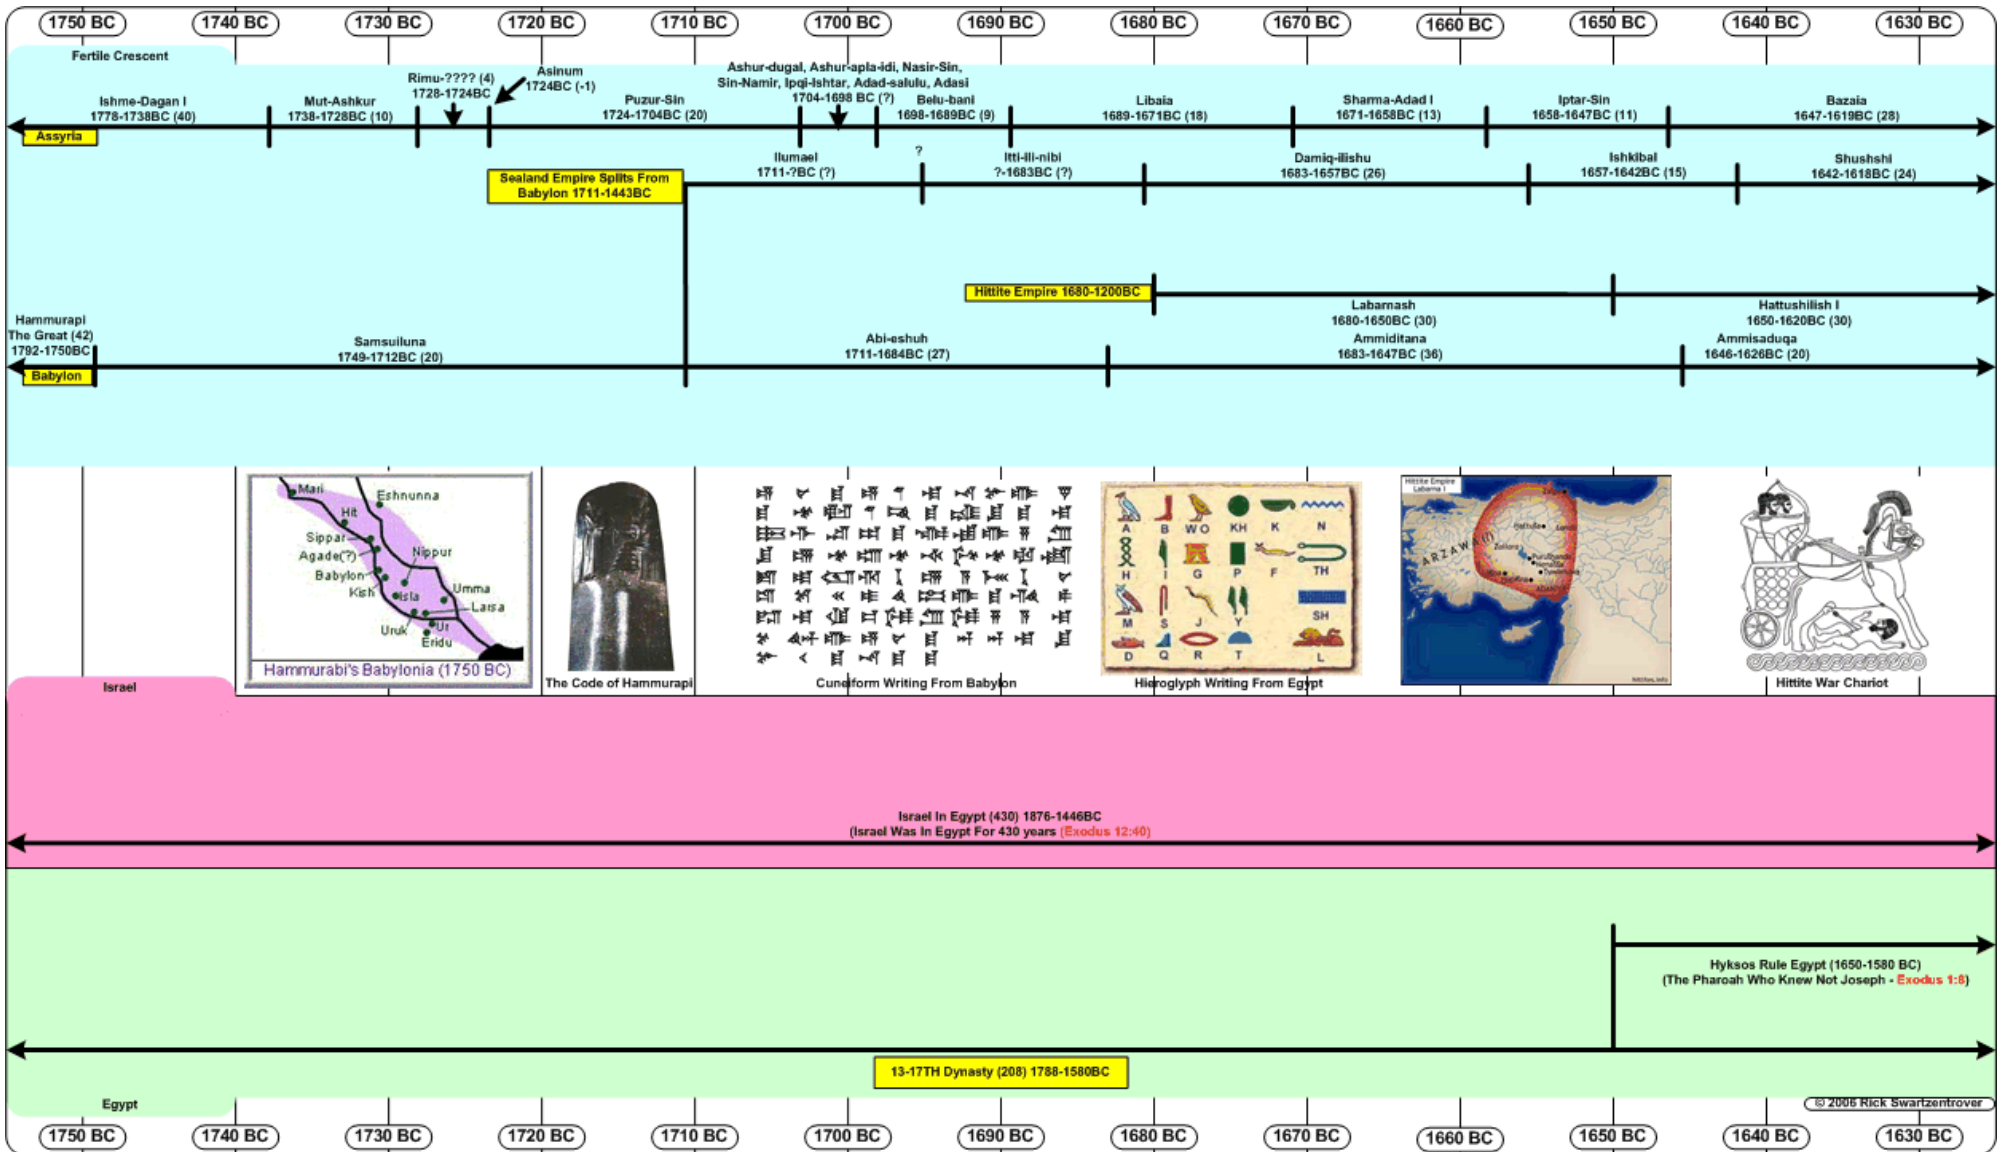

Old Testament Timelines

2210 BC - 2090 BC (Abraham Part 1)

2090 BC - 1970 BC (Abraham Part 2)

1970 BC - 1850 BC (Israel In Egypt Part 1)

1850 BC - 1730 BC (Israel In Egypt Part 2)

1750 BC - 1630 BC (Israel In Egypt Part 3)

1630 BC - 1510 BC (Israel In Egypt Part 4)

1510 BC - 1390 BC (The Exodus)

1410 BC - 1290 BC (The Judges Part 1)

1290 BC - 1170 BC (The Judges Part 2)

1170 BC - 1050 BC (The Judges Part 3)

1050 BC - 930 BC (The United Kingdom)

930 BC - 810 BC (The Divided Kingdom Part 1)

810 BC - 690 BC (The Divided Kingdom Part 2)

690 BC - 570 BC (The Exile Part 1)

570 BC - 450 BC (The Exile Part 2)

470 BC - 350 BC (The Return from Exile)

Inter-Testamental Timelines

350 BC - 230 BC (Inter-Testamental Period Part 1)

240 BC - 120 BC (Inter-Testamental Period Part 2)

120 BC - 1 BC (Inter-Testamental Period Part 3)

New Testament Timelines

10 BC - 110 AD (New Testament)