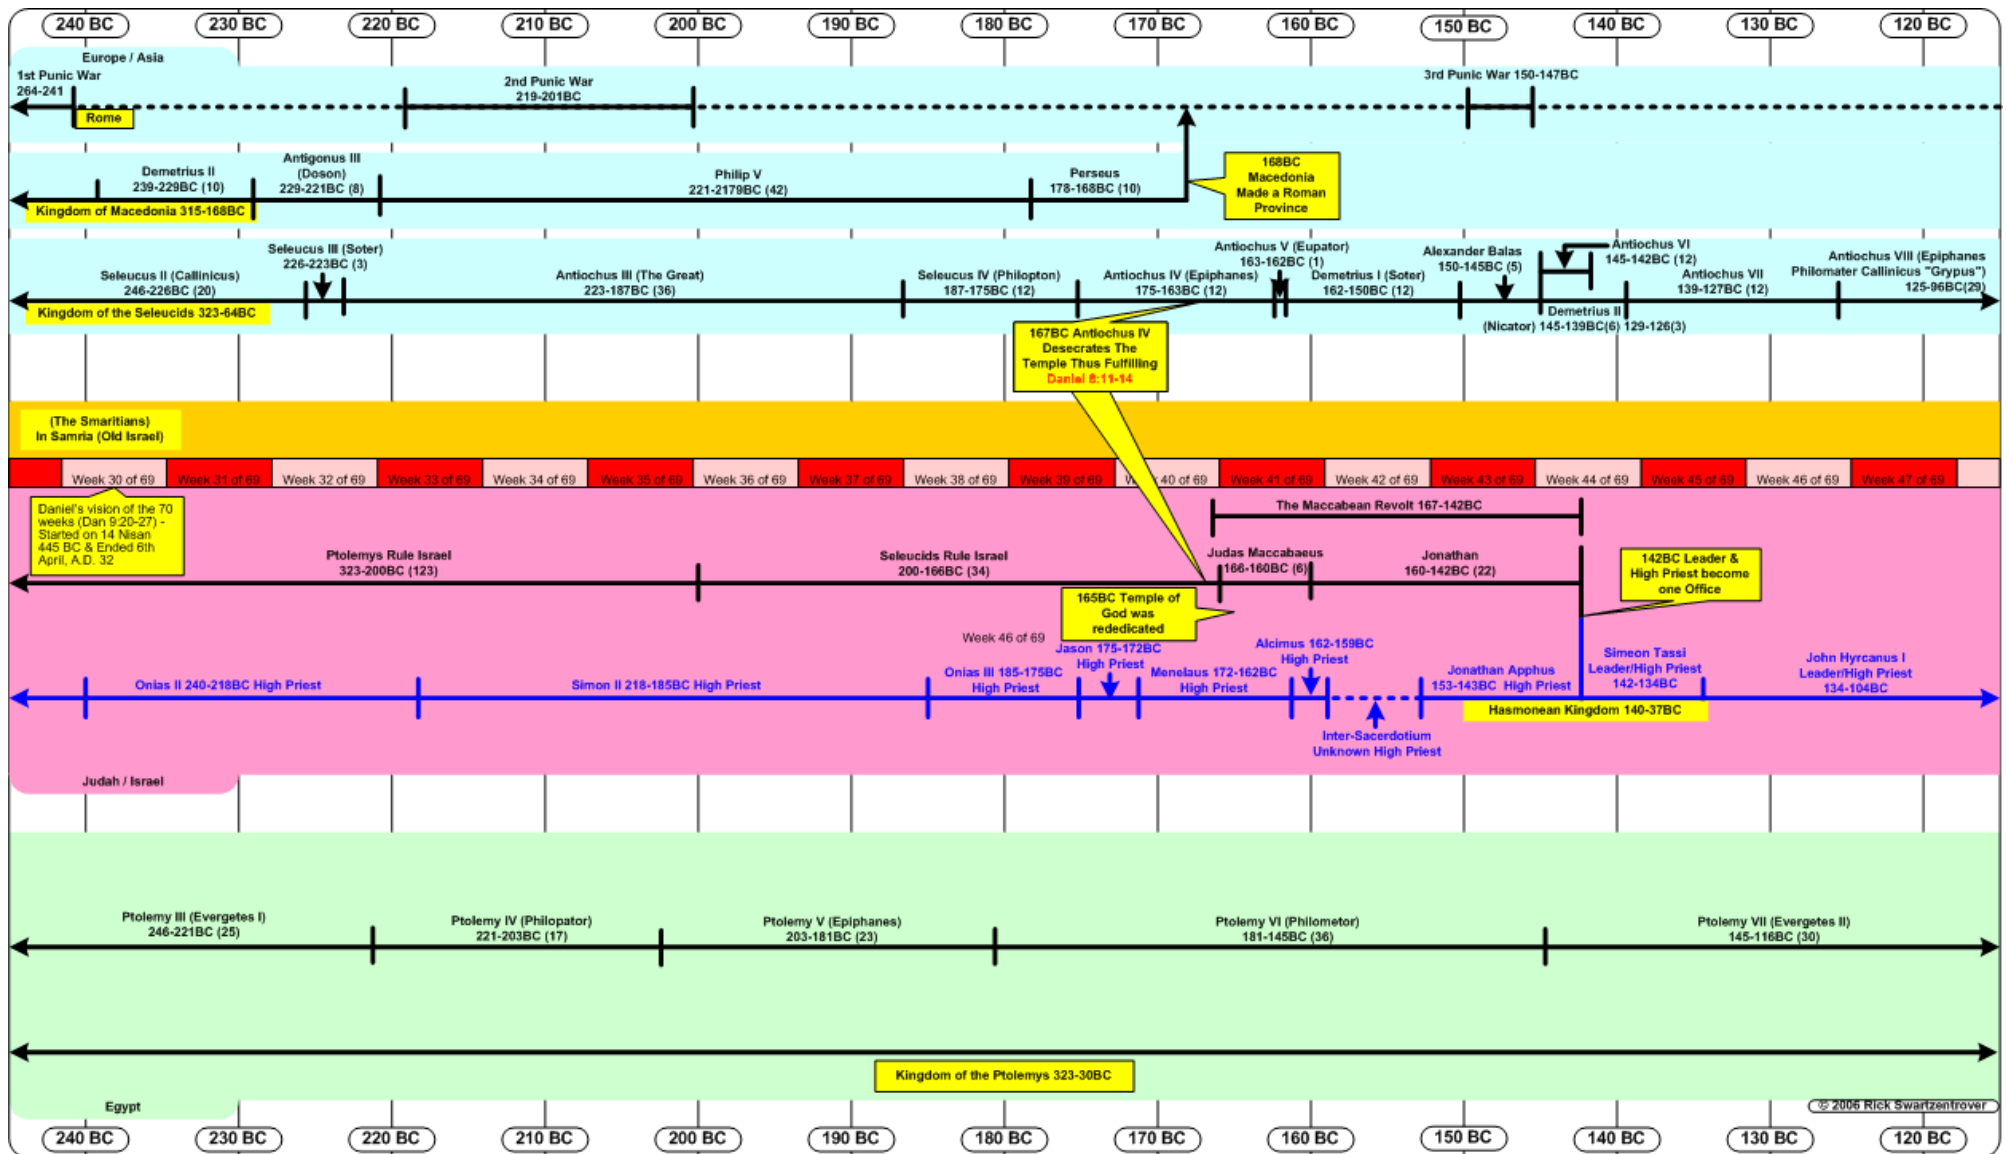

Old Testament Timelines

2210 BC - 2090 BC (Abraham Part 1)

2090 BC - 1970 BC (Abraham Part 2)

1970 BC - 1850 BC (Israel In Egypt Part 1)

1850 BC - 1730 BC (Israel In Egypt Part 2)

1750 BC - 1630 BC (Israel In Egypt Part 3)

1630 BC - 1510 BC (Israel In Egypt Part 4)

1510 BC - 1390 BC (The Exodus)

1410 BC - 1290 BC (The Judges Part 1)

1290 BC - 1170 BC (The Judges Part 2)

1170 BC - 1050 BC (The Judges Part 3)

1050 BC - 930 BC (The United Kingdom)

930 BC - 810 BC (The Divided Kingdom Part 1)

810 BC - 690 BC (The Divided Kingdom Part 2)

690 BC - 570 BC (The Exile Part 1)

570 BC - 450 BC (The Exile Part 2)

470 BC - 350 BC (The Return from Exile)

Inter-Testamental Timelines

350 BC - 230 BC (Inter-Testamental Period Part 1)

240 BC - 120 BC (Inter-Testamental Period Part 2)

120 BC - 1 BC (Inter-Testamental Period Part 3)

New Testament Timelines

10 BC - 110 AD (New Testament)