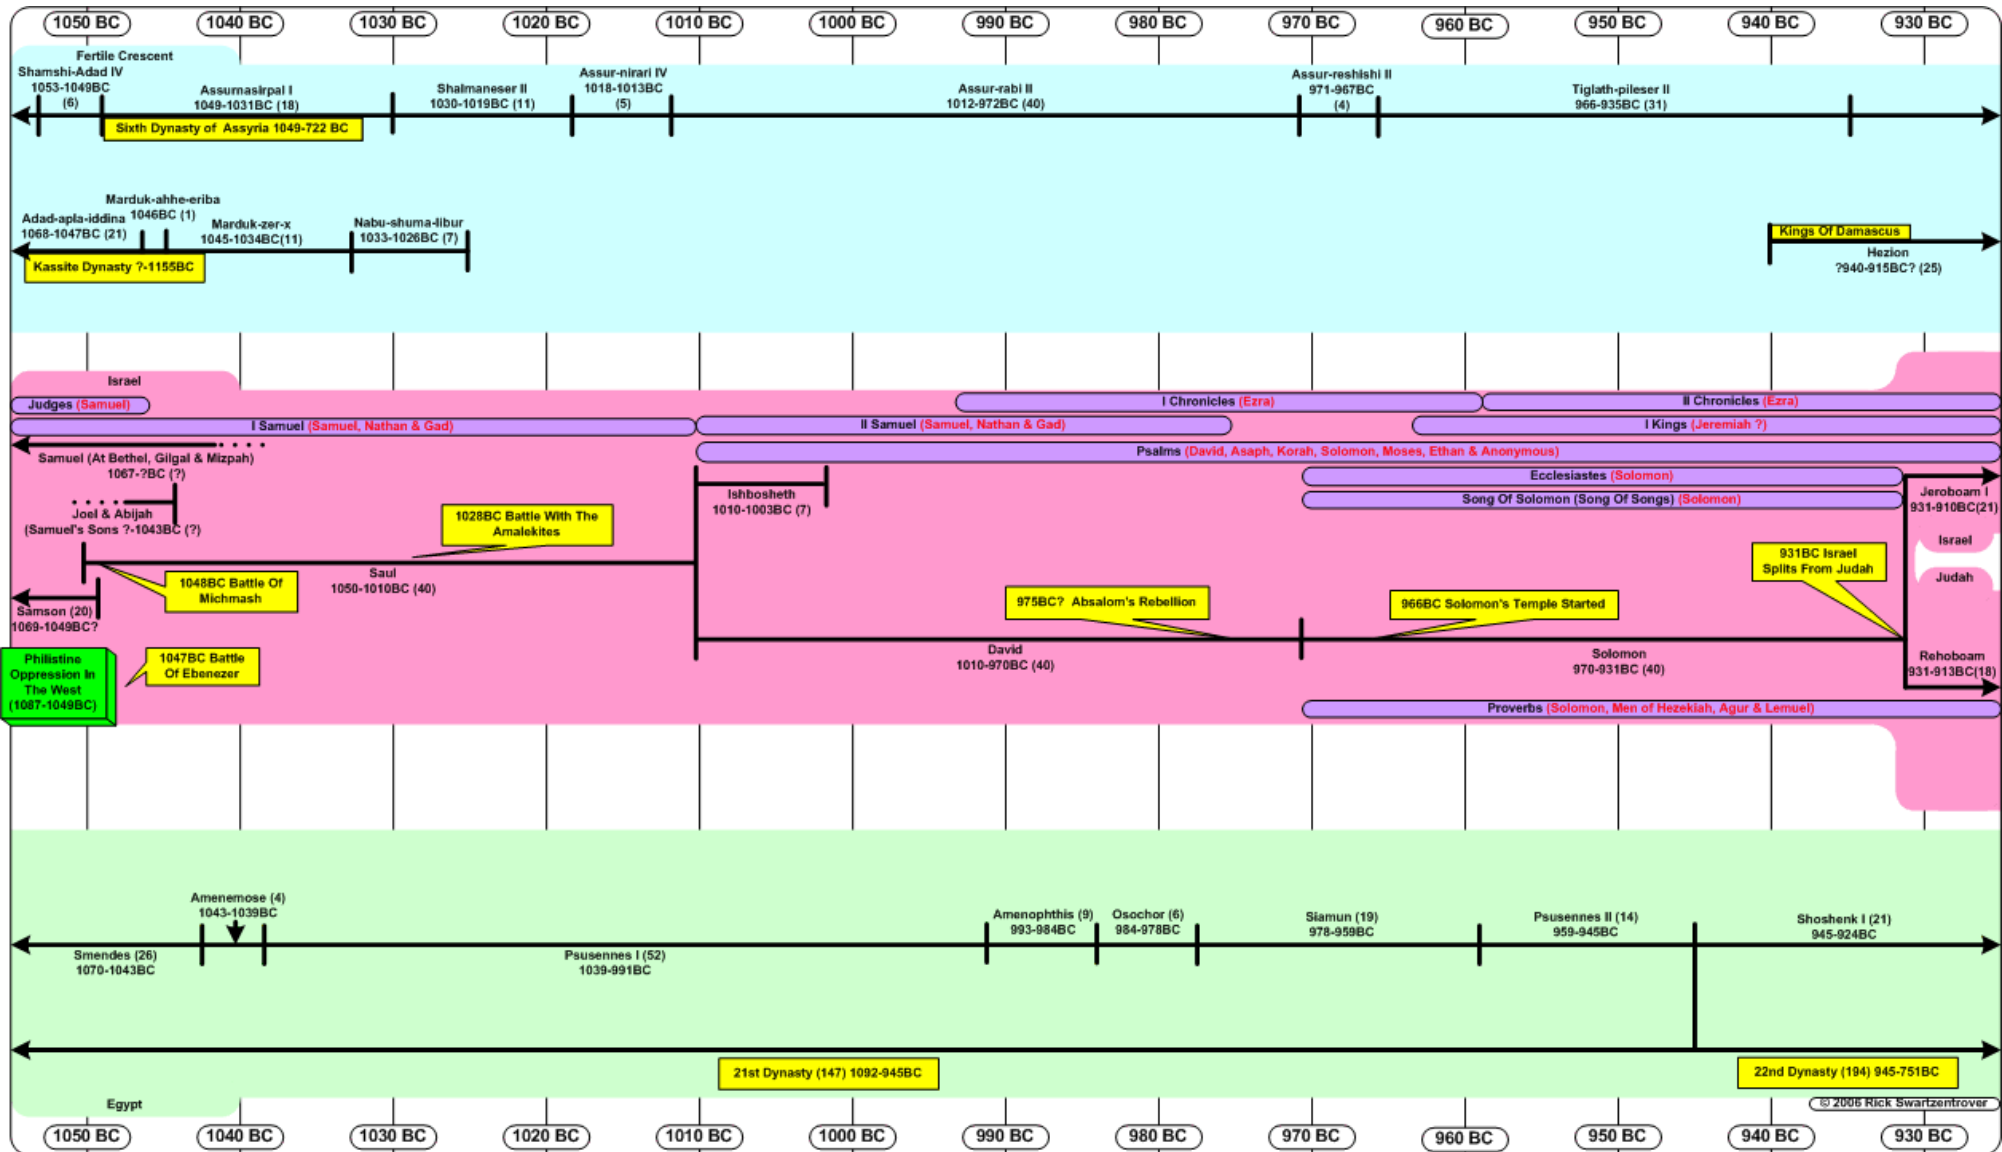

Old Testament Timelines

2210 BC - 2090 BC (Abraham Part 1)

2090 BC - 1970 BC (Abraham Part 2)

1970 BC - 1850 BC (Israel In Egypt Part 1)

1850 BC - 1730 BC (Israel In Egypt Part 2)

1750 BC - 1630 BC (Israel In Egypt Part 3)

1630 BC - 1510 BC (Israel In Egypt Part 4)

1510 BC - 1390 BC (The Exodus)

1410 BC - 1290 BC (The Judges Part 1)

1290 BC - 1170 BC (The Judges Part 2)

1170 BC - 1050 BC (The Judges Part 3)

1050 BC - 930 BC (The United Kingdom)

930 BC - 810 BC (The Divided Kingdom Part 1)

810 BC - 690 BC (The Divided Kingdom Part 2)

690 BC - 570 BC (The Exile Part 1)

570 BC - 450 BC (The Exile Part 2)

470 BC - 350 BC (The Return from Exile)

Inter-Testamental Timelines

350 BC - 230 BC (Inter-Testamental Period Part 1)

240 BC - 120 BC (Inter-Testamental Period Part 2)

120 BC - 1 BC (Inter-Testamental Period Part 3)

New Testament Timelines

10 BC - 110 AD (New Testament)