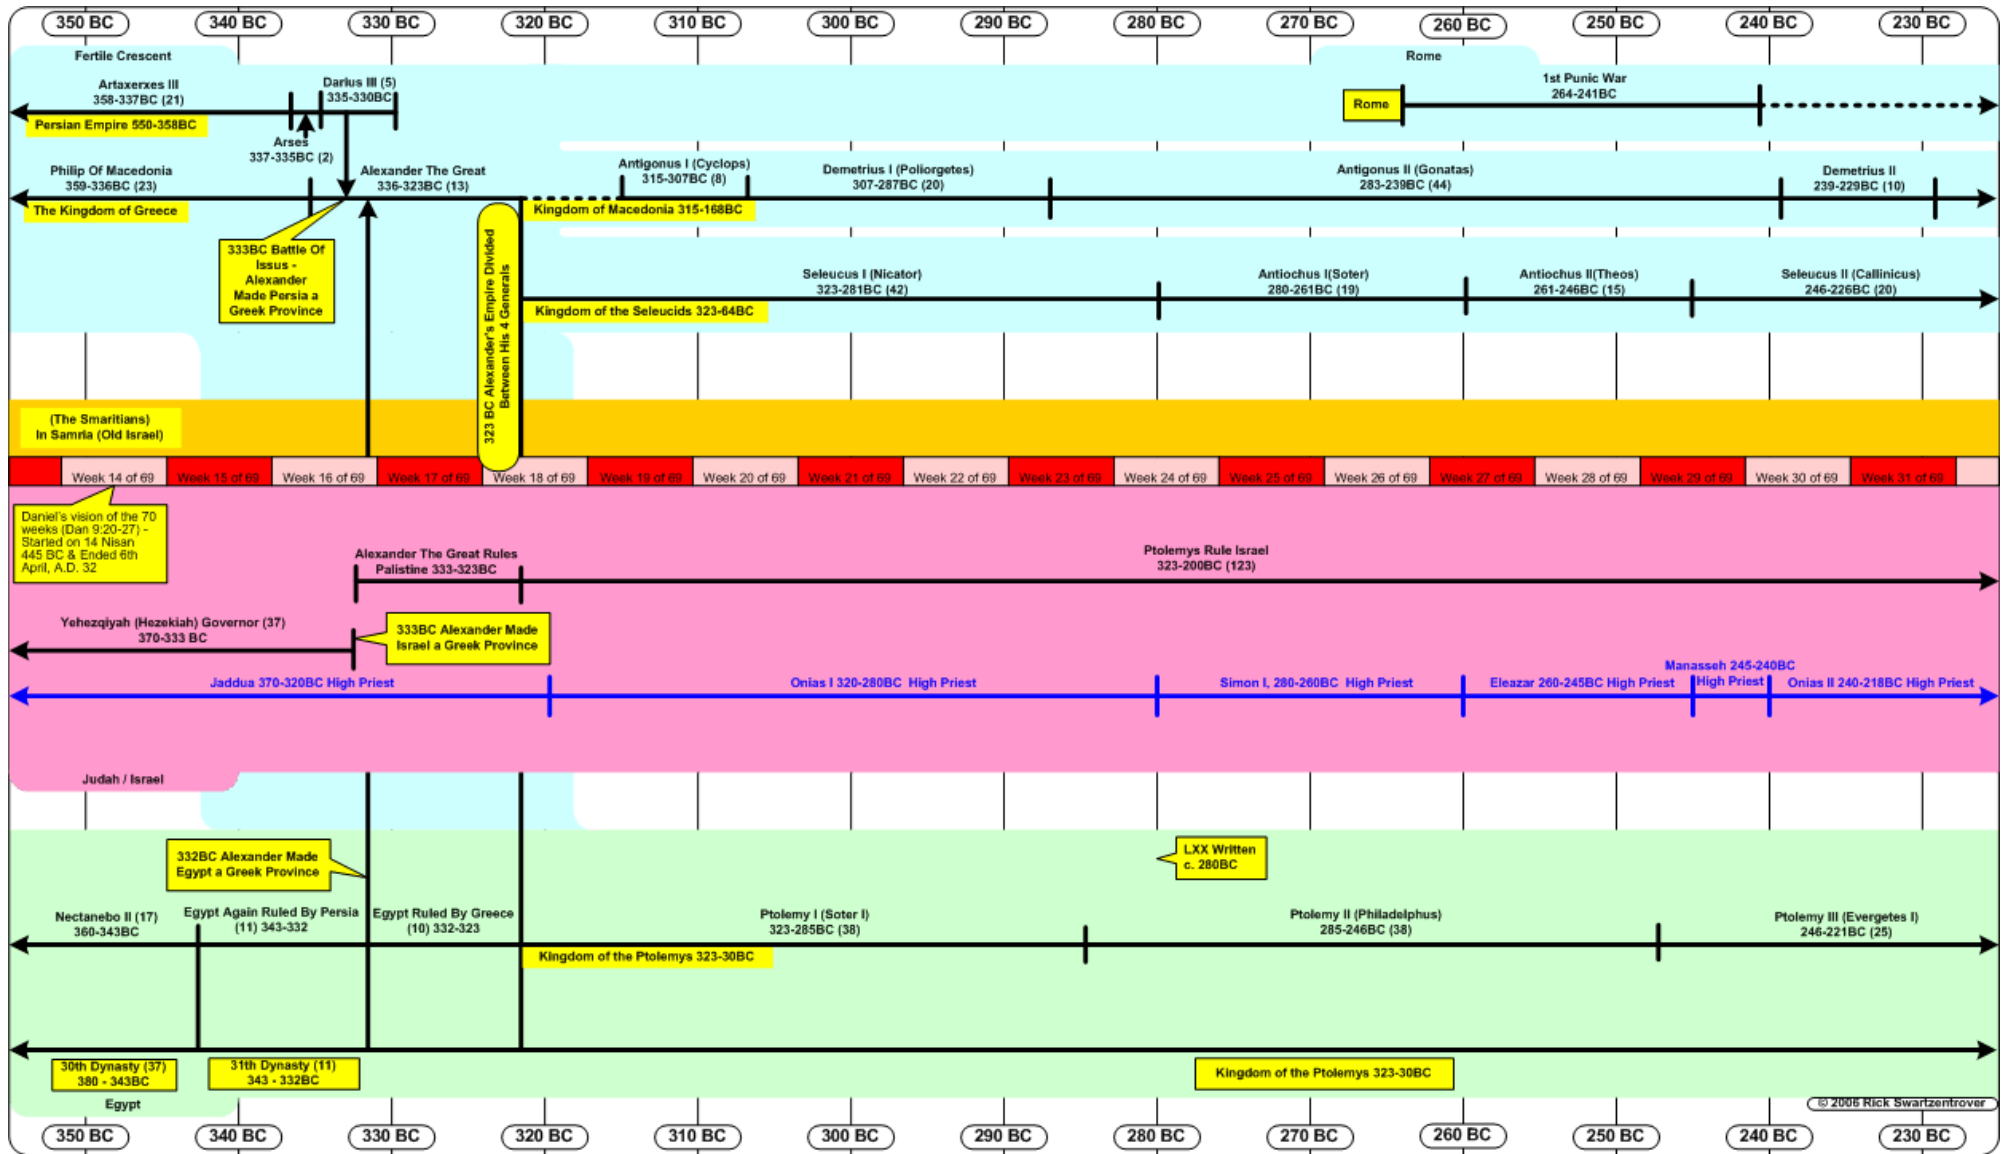

Old Testament Timelines

2210 BC - 2090 BC (Abraham Part 1)

2090 BC - 1970 BC (Abraham Part 2)

1970 BC - 1850 BC (Israel In Egypt Part 1)

1850 BC - 1730 BC (Israel In Egypt Part 2)

1750 BC - 1630 BC (Israel In Egypt Part 3)

1630 BC - 1510 BC (Israel In Egypt Part 4)

1510 BC - 1390 BC (The Exodus)

1410 BC - 1290 BC (The Judges Part 1)

1290 BC - 1170 BC (The Judges Part 2)

1170 BC - 1050 BC (The Judges Part 3)

1050 BC - 930 BC (The United Kingdom)

930 BC - 810 BC (The Divided Kingdom Part 1)

810 BC - 690 BC (The Divided Kingdom Part 2)

690 BC - 570 BC (The Exile Part 1)

570 BC - 450 BC (The Exile Part 2)

470 BC - 350 BC (The Return from Exile)

Inter-Testamental Timelines

350 BC - 230 BC (Inter-Testamental Period Part 1)

240 BC - 120 BC (Inter-Testamental Period Part 2)

120 BC - 1 BC (Inter-Testamental Period Part 3)

New Testament Timelines

10 BC - 110 AD (New Testament)