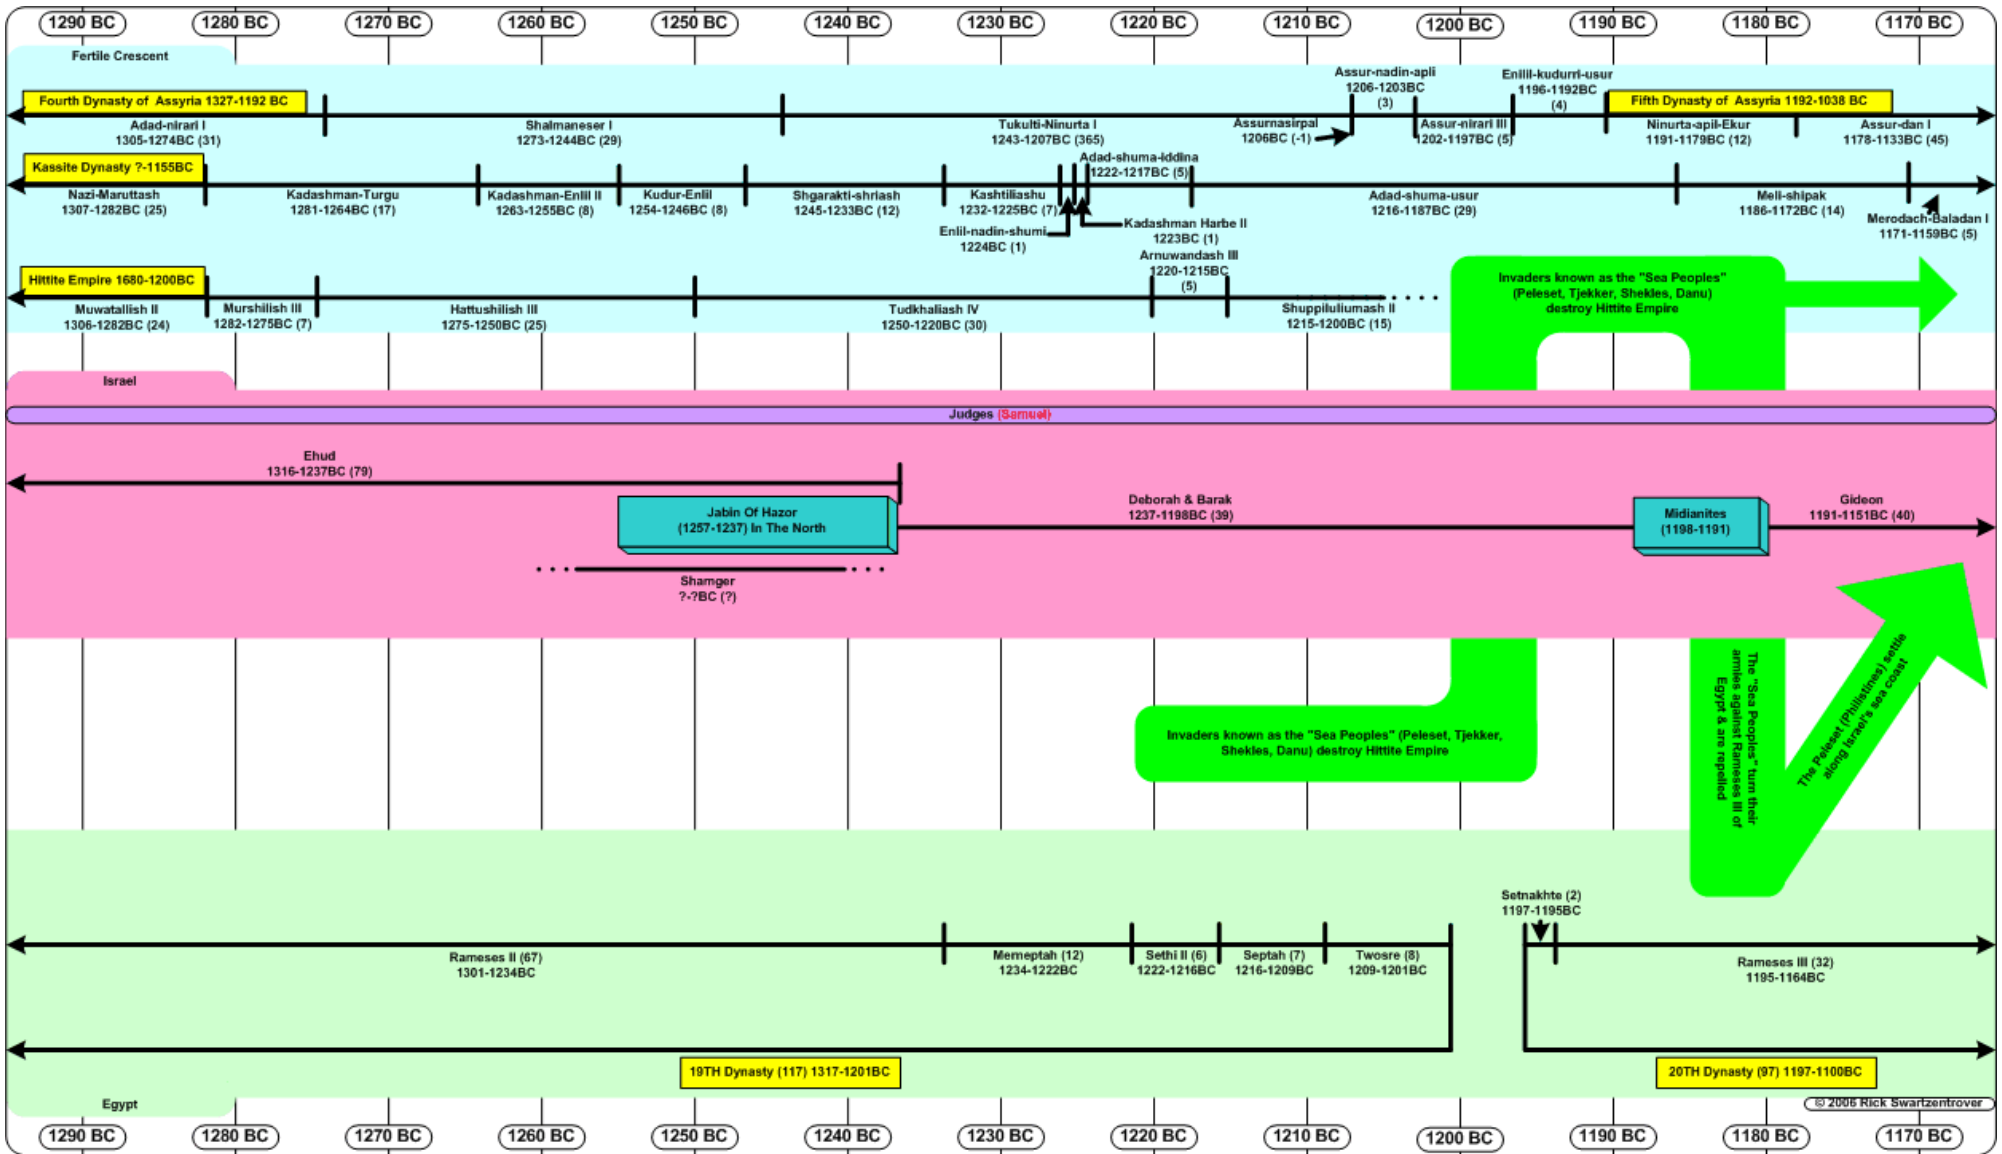

Old Testament Timelines

2210 BC - 2090 BC (Abraham Part 1)

2090 BC - 1970 BC (Abraham Part 2)

1970 BC - 1850 BC (Israel In Egypt Part 1)

1850 BC - 1730 BC (Israel In Egypt Part 2)

1750 BC - 1630 BC (Israel In Egypt Part 3)

1630 BC - 1510 BC (Israel In Egypt Part 4)

1510 BC - 1390 BC (The Exodus)

1410 BC - 1290 BC (The Judges Part 1)

1290 BC - 1170 BC (The Judges Part 2)

1170 BC - 1050 BC (The Judges Part 3)

1050 BC - 930 BC (The United Kingdom)

930 BC - 810 BC (The Divided Kingdom Part 1)

810 BC - 690 BC (The Divided Kingdom Part 2)

690 BC - 570 BC (The Exile Part 1)

570 BC - 450 BC (The Exile Part 2)

470 BC - 350 BC (The Return from Exile)

Inter-Testamental Timelines

350 BC - 230 BC (Inter-Testamental Period Part 1)

240 BC - 120 BC (Inter-Testamental Period Part 2)

120 BC - 1 BC (Inter-Testamental Period Part 3)

New Testament Timelines

10 BC - 110 AD (New Testament)