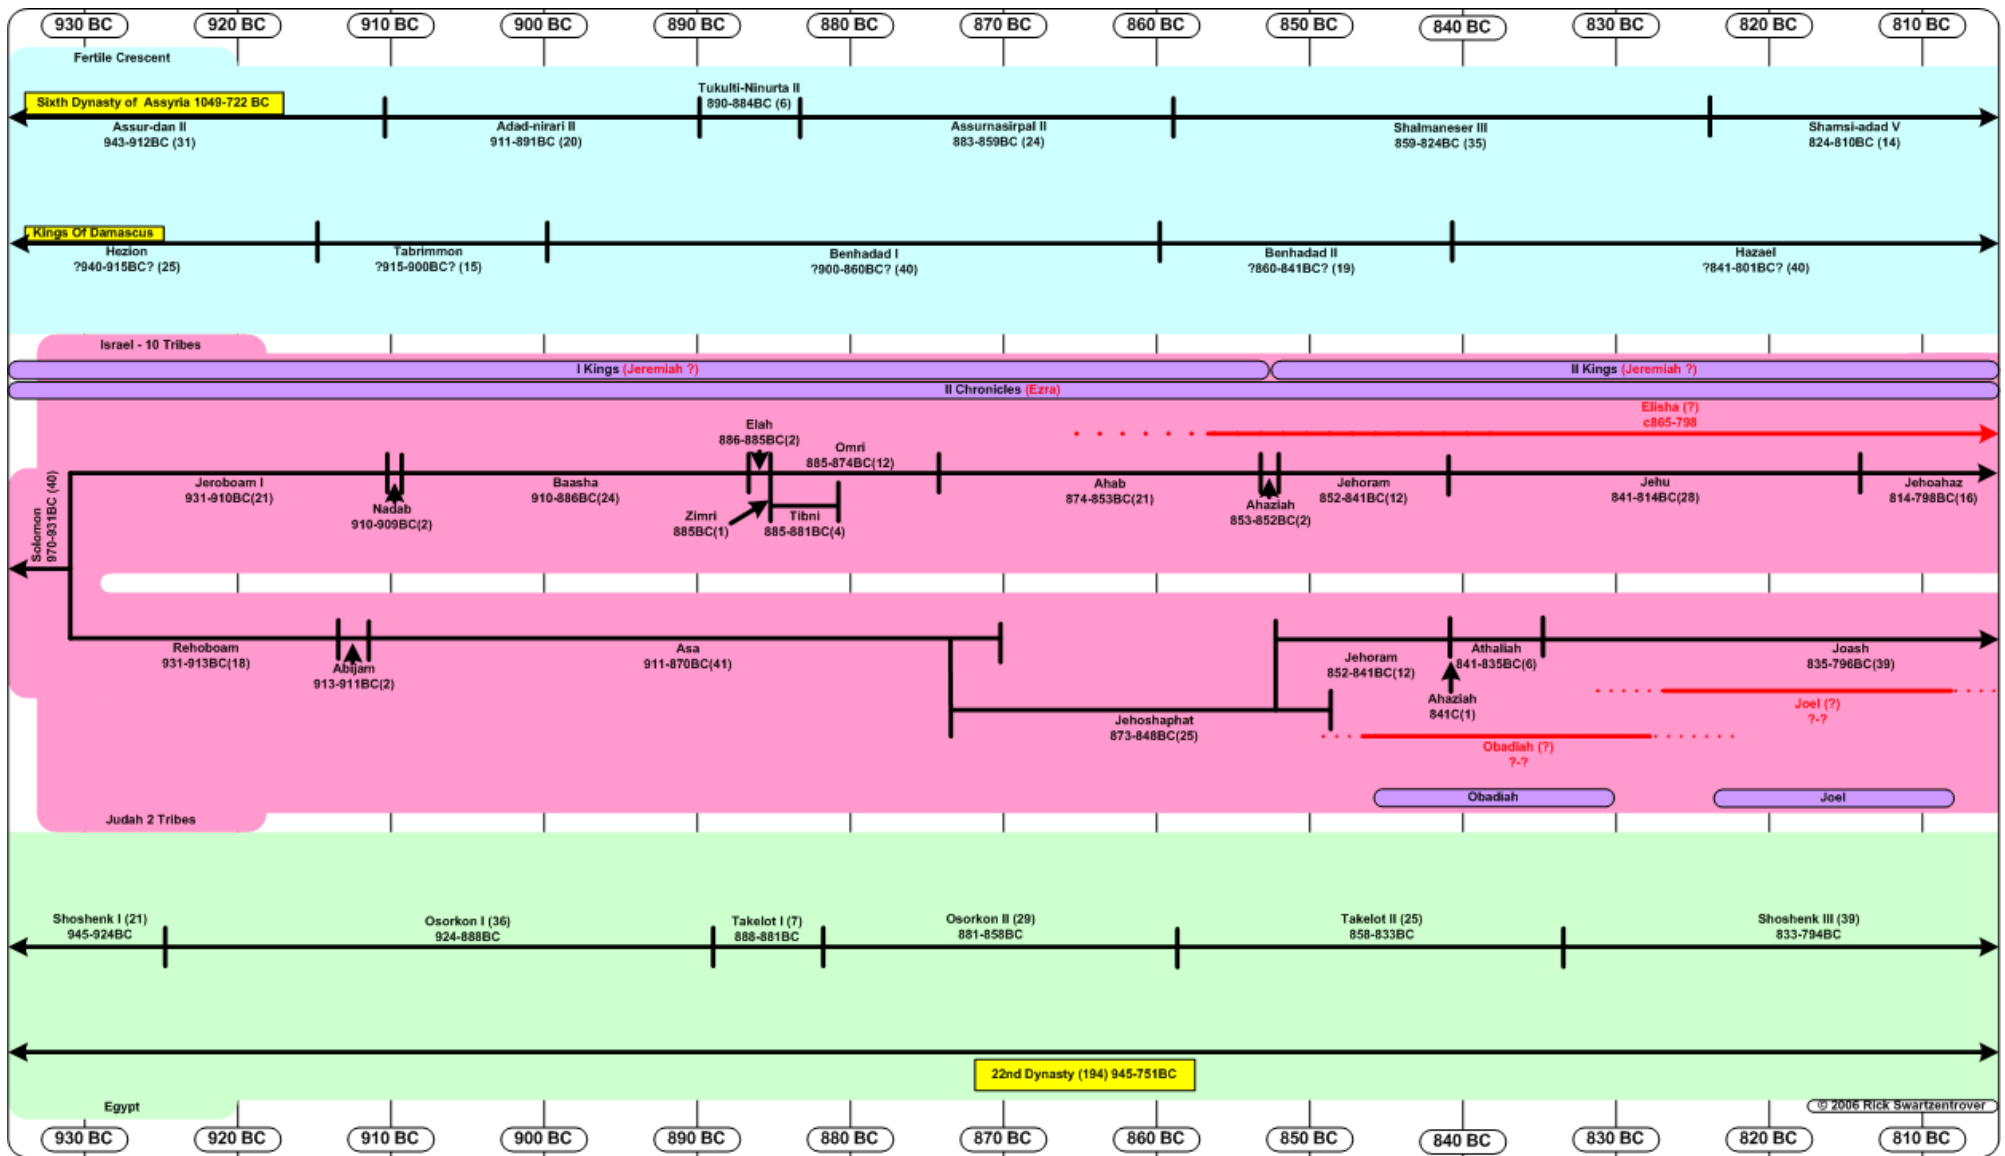

Old Testament Timelines

2210 BC - 2090 BC (Abraham Part 1)

2090 BC - 1970 BC (Abraham Part 2)

1970 BC - 1850 BC (Israel In Egypt Part 1)

1850 BC - 1730 BC (Israel In Egypt Part 2)

1750 BC - 1630 BC (Israel In Egypt Part 3)

1630 BC - 1510 BC (Israel In Egypt Part 4)

1510 BC - 1390 BC (The Exodus)

1410 BC - 1290 BC (The Judges Part 1)

1290 BC - 1170 BC (The Judges Part 2)

1170 BC - 1050 BC (The Judges Part 3)

1050 BC - 930 BC (The United Kingdom)

930 BC - 810 BC (The Divided Kingdom Part 1)

810 BC - 690 BC (The Divided Kingdom Part 2)

690 BC - 570 BC (The Exile Part 1)

570 BC - 450 BC (The Exile Part 2)

470 BC - 350 BC (The Return from Exile)

Inter-Testamental Timelines

350 BC - 230 BC (Inter-Testamental Period Part 1)

240 BC - 120 BC (Inter-Testamental Period Part 2)

120 BC - 1 BC (Inter-Testamental Period Part 3)

New Testament Timelines

10 BC - 110 AD (New Testament)