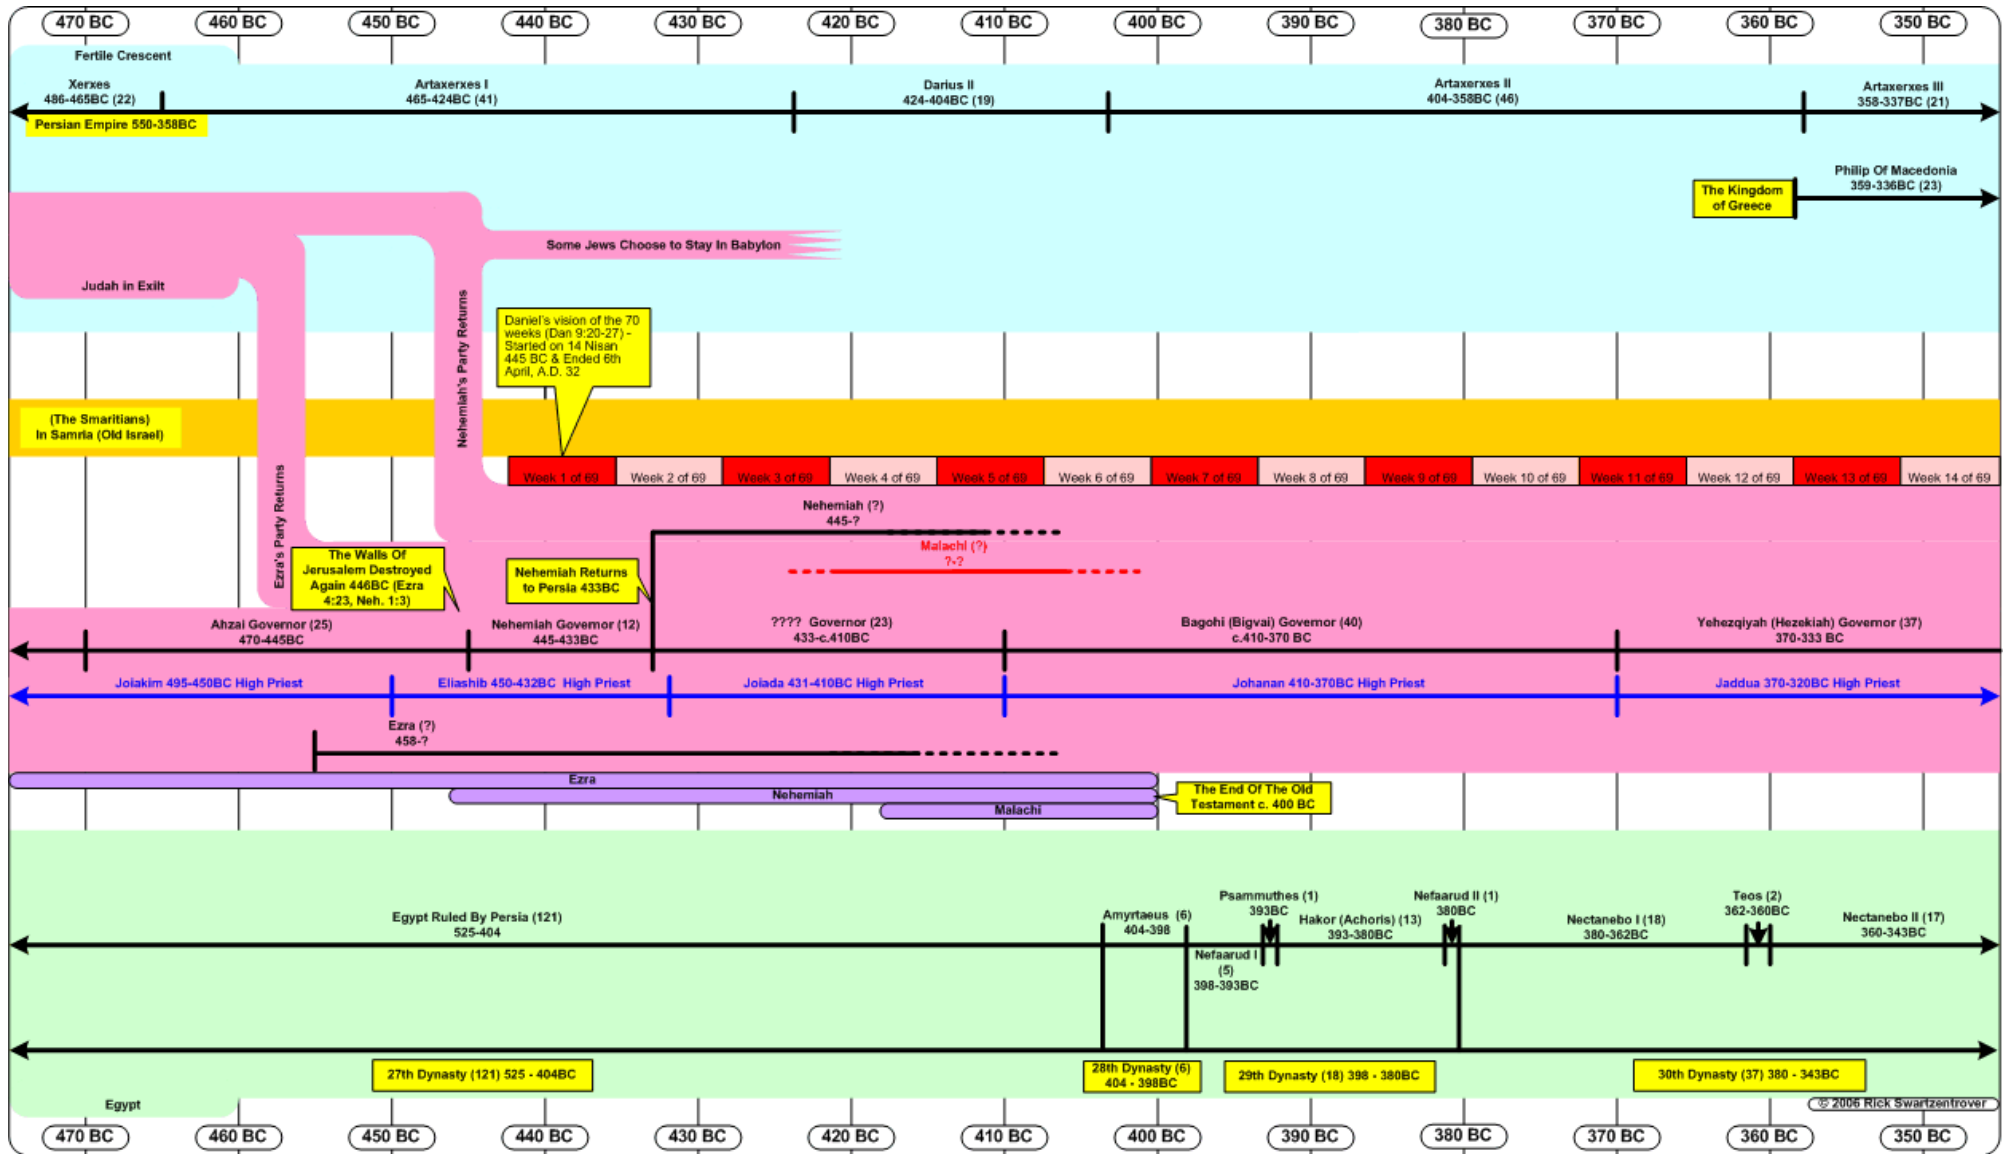

Old Testament Timelines

2210 BC - 2090 BC (Abraham Part 1)

2090 BC - 1970 BC (Abraham Part 2)

1970 BC - 1850 BC (Israel In Egypt Part 1)

1850 BC - 1730 BC (Israel In Egypt Part 2)

1750 BC - 1630 BC (Israel In Egypt Part 3)

1630 BC - 1510 BC (Israel In Egypt Part 4)

1510 BC - 1390 BC (The Exodus)

1410 BC - 1290 BC (The Judges Part 1)

1290 BC - 1170 BC (The Judges Part 2)

1170 BC - 1050 BC (The Judges Part 3)

1050 BC - 930 BC (The United Kingdom)

930 BC - 810 BC (The Divided Kingdom Part 1)

810 BC - 690 BC (The Divided Kingdom Part 2)

690 BC - 570 BC (The Exile Part 1)

570 BC - 450 BC (The Exile Part 2)

470 BC - 350 BC (The Return from Exile)

Inter-Testamental Timelines

350 BC - 230 BC (Inter-Testamental Period Part 1)

240 BC - 120 BC (Inter-Testamental Period Part 2)

120 BC - 1 BC (Inter-Testamental Period Part 3)

New Testament Timelines

10 BC - 110 AD (New Testament)