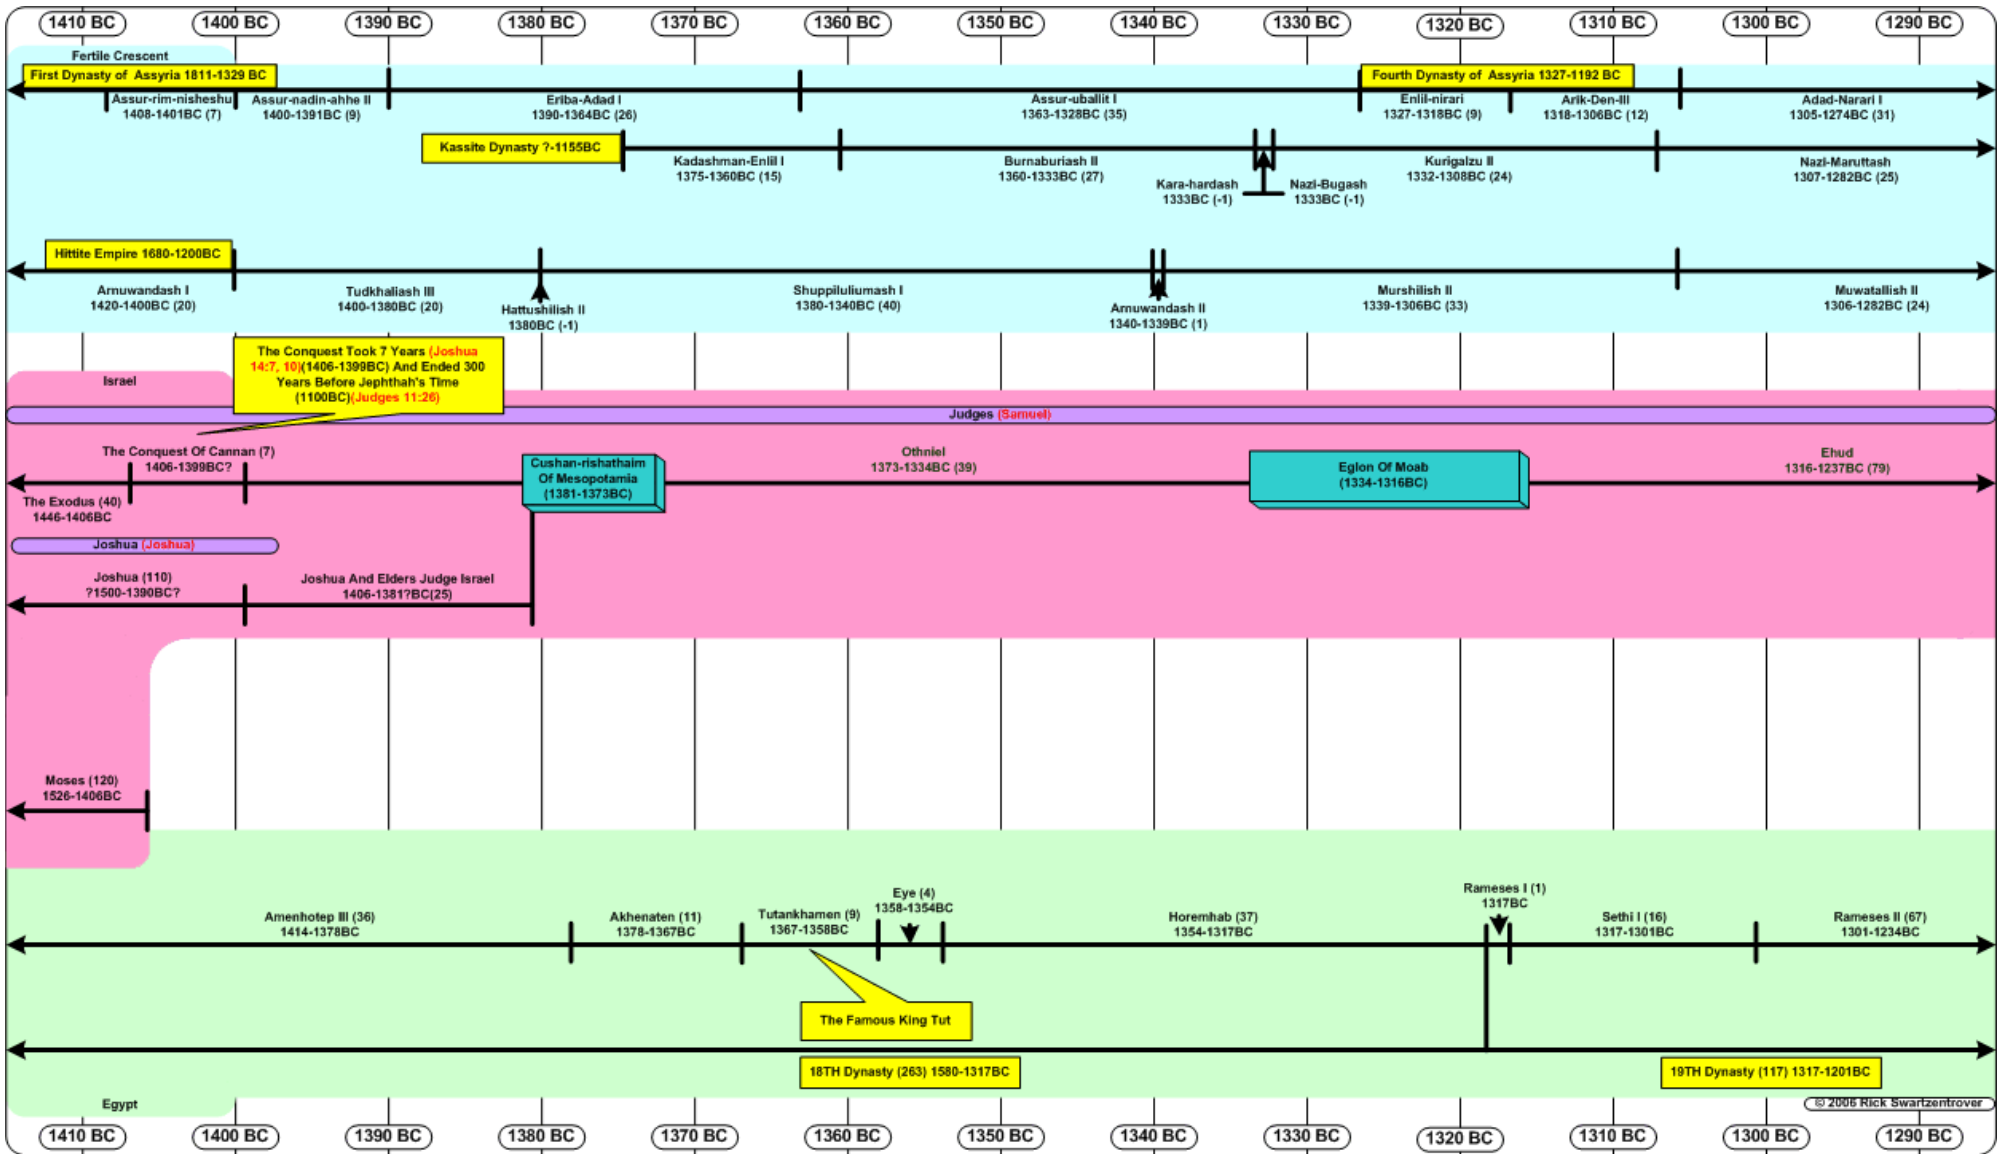

Old Testament Timelines

2210 BC - 2090 BC (Abraham Part 1)

2090 BC - 1970 BC (Abraham Part 2)

1970 BC - 1850 BC (Israel In Egypt Part 1)

1850 BC - 1730 BC (Israel In Egypt Part 2)

1750 BC - 1630 BC (Israel In Egypt Part 3)

1630 BC - 1510 BC (Israel In Egypt Part 4)

1510 BC - 1390 BC (The Exodus)

1410 BC - 1290 BC (The Judges Part 1)

1290 BC - 1170 BC (The Judges Part 2)

1170 BC - 1050 BC (The Judges Part 3)

1050 BC - 930 BC (The United Kingdom)

930 BC - 810 BC (The Divided Kingdom Part 1)

810 BC - 690 BC (The Divided Kingdom Part 2)

690 BC - 570 BC (The Exile Part 1)

570 BC - 450 BC (The Exile Part 2)

470 BC - 350 BC (The Return from Exile)

Inter-Testamental Timelines

350 BC - 230 BC (Inter-Testamental Period Part 1)

240 BC - 120 BC (Inter-Testamental Period Part 2)

120 BC - 1 BC (Inter-Testamental Period Part 3)

New Testament Timelines

10 BC - 110 AD (New Testament)