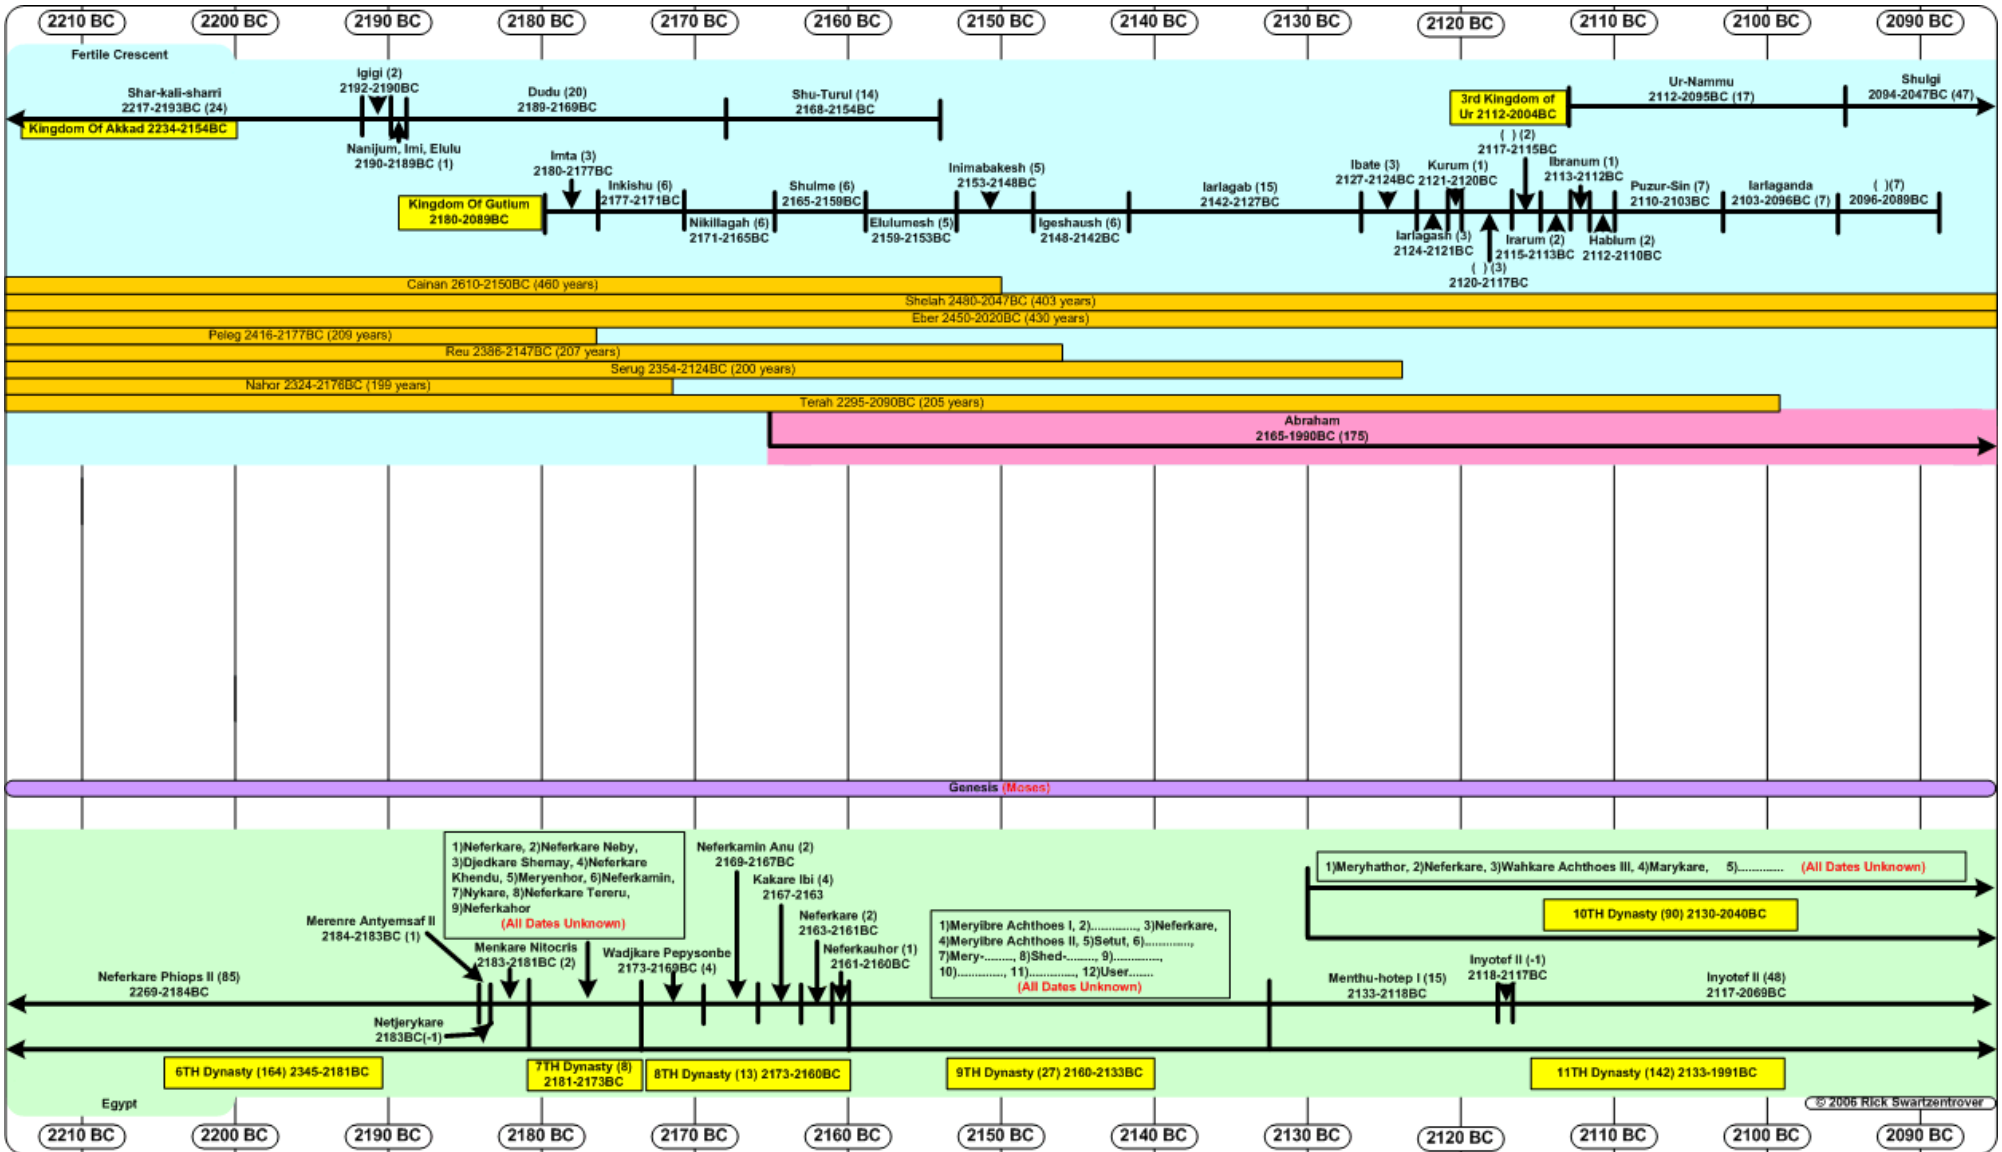

Old Testament Timelines

2210 BC - 2090 BC (Abraham Part 1)

2090 BC - 1970 BC (Abraham Part 2)

1970 BC - 1850 BC (Israel In Egypt Part 1)

1850 BC - 1730 BC (Israel In Egypt Part 2)

1750 BC - 1630 BC (Israel In Egypt Part 3)

1630 BC - 1510 BC (Israel In Egypt Part 4)

1510 BC - 1390 BC (The Exodus)

1410 BC - 1290 BC (The Judges Part 1)

1290 BC - 1170 BC (The Judges Part 2)

1170 BC - 1050 BC (The Judges Part 3)

1050 BC - 930 BC (The United Kingdom)

930 BC - 810 BC (The Divided Kingdom Part 1)

810 BC - 690 BC (The Divided Kingdom Part 2)

690 BC - 570 BC (The Exile Part 1)

570 BC - 450 BC (The Exile Part 2)

470 BC - 350 BC (The Return from Exile)

Inter-Testamental Timelines

350 BC - 230 BC (Inter-Testamental Period Part 1)

240 BC - 120 BC (Inter-Testamental Period Part 2)

120 BC - 1 BC (Inter-Testamental Period Part 3)

New Testament Timelines

10 BC - 110 AD (New Testament)