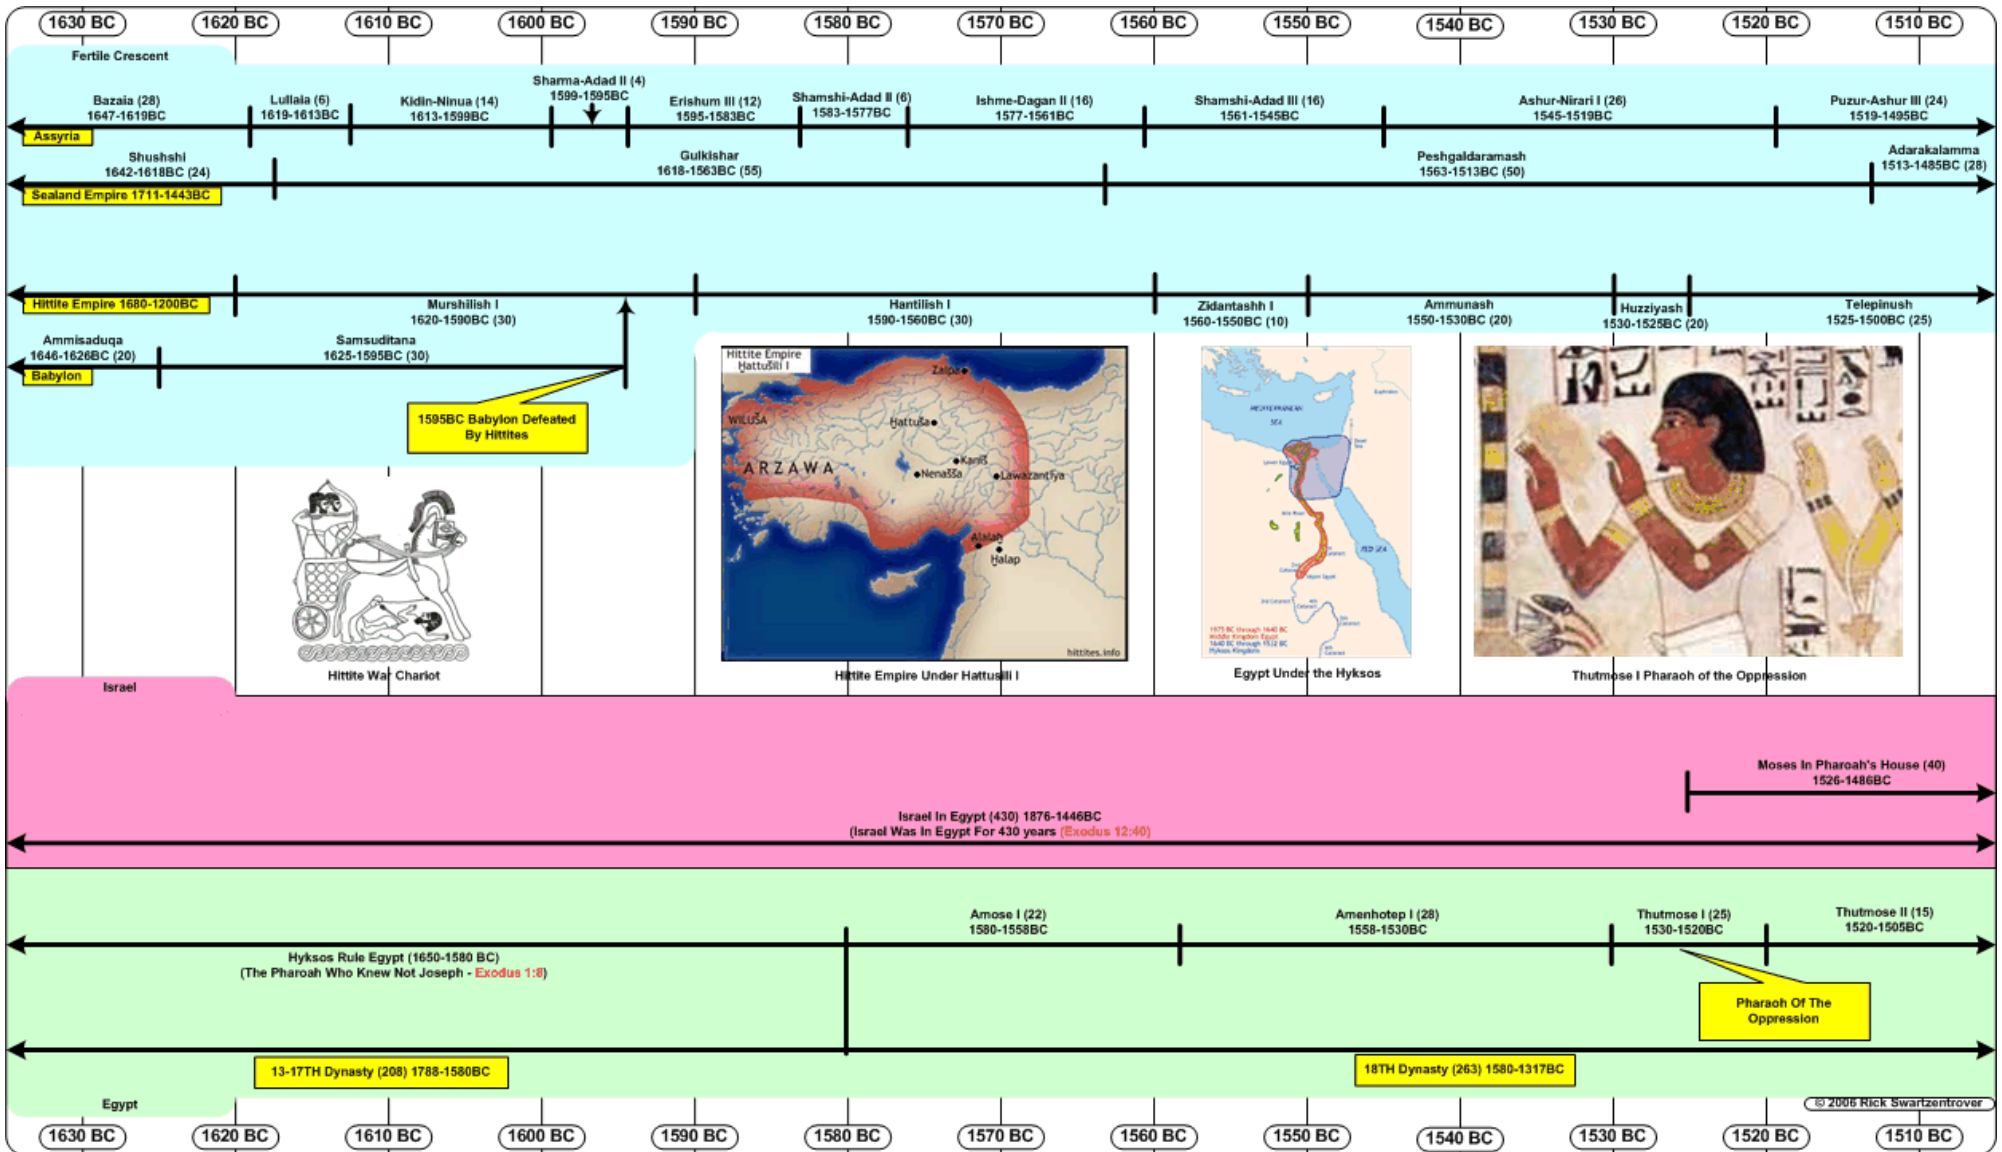

Old Testament Timelines

2210 BC - 2090 BC (Abraham Part 1)

2090 BC - 1970 BC (Abraham Part 2)

1970 BC - 1850 BC (Israel In Egypt Part 1)

1850 BC - 1730 BC (Israel In Egypt Part 2)

1750 BC - 1630 BC (Israel In Egypt Part 3)

1630 BC - 1510 BC (Israel In Egypt Part 4)

1510 BC - 1390 BC (The Exodus)

1410 BC - 1290 BC (The Judges Part 1)

1290 BC - 1170 BC (The Judges Part 2)

1170 BC - 1050 BC (The Judges Part 3)

1050 BC - 930 BC (The United Kingdom)

930 BC - 810 BC (The Divided Kingdom Part 1)

810 BC - 690 BC (The Divided Kingdom Part 2)

690 BC - 570 BC (The Exile Part 1)

570 BC - 450 BC (The Exile Part 2)

470 BC - 350 BC (The Return from Exile)

Inter-Testamental Timelines

350 BC - 230 BC (Inter-Testamental Period Part 1)

240 BC - 120 BC (Inter-Testamental Period Part 2)

120 BC - 1 BC (Inter-Testamental Period Part 3)

New Testament Timelines

10 BC - 110 AD (New Testament)