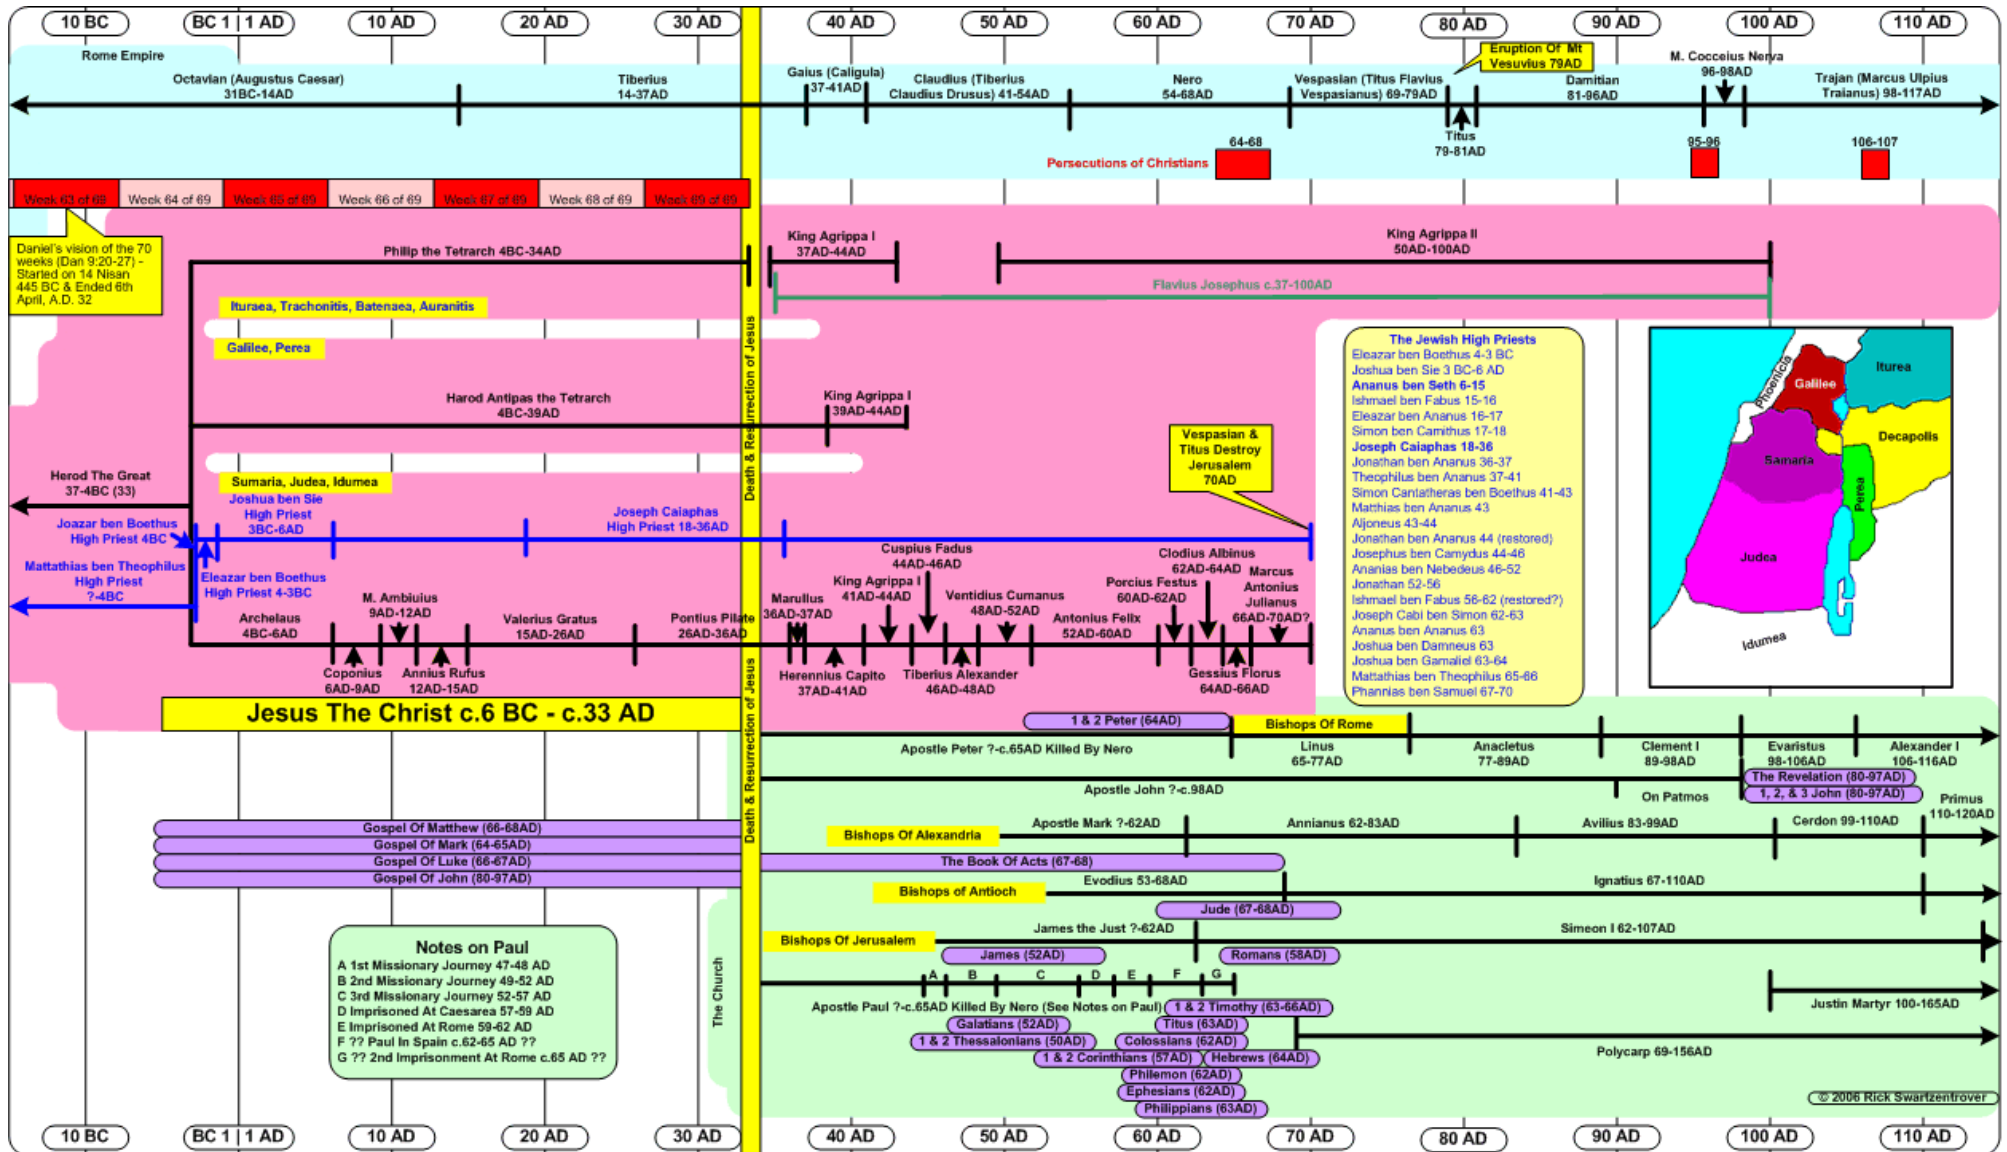

Old Testament Timelines

2210 BC - 2090 BC (Abraham Part 1)

2090 BC - 1970 BC (Abraham Part 2)

1970 BC - 1850 BC (Israel In Egypt Part 1)

1850 BC - 1730 BC (Israel In Egypt Part 2)

1750 BC - 1630 BC (Israel In Egypt Part 3)

1630 BC - 1510 BC (Israel In Egypt Part 4)

1510 BC - 1390 BC (The Exodus)

1410 BC - 1290 BC (The Judges Part 1)

1290 BC - 1170 BC (The Judges Part 2)

1170 BC - 1050 BC (The Judges Part 3)

1050 BC - 930 BC (The United Kingdom)

930 BC - 810 BC (The Divided Kingdom Part 1)

810 BC - 690 BC (The Divided Kingdom Part 2)

690 BC - 570 BC (The Exile Part 1)

570 BC - 450 BC (The Exile Part 2)

470 BC - 350 BC (The Return from Exile)

Inter-Testamental Timelines

350 BC - 230 BC (Inter-Testamental Period Part 1)

240 BC - 120 BC (Inter-Testamental Period Part 2)

120 BC - 1 BC (Inter-Testamental Period Part 3)

New Testament Timelines

10 BC - 110 AD (New Testament)