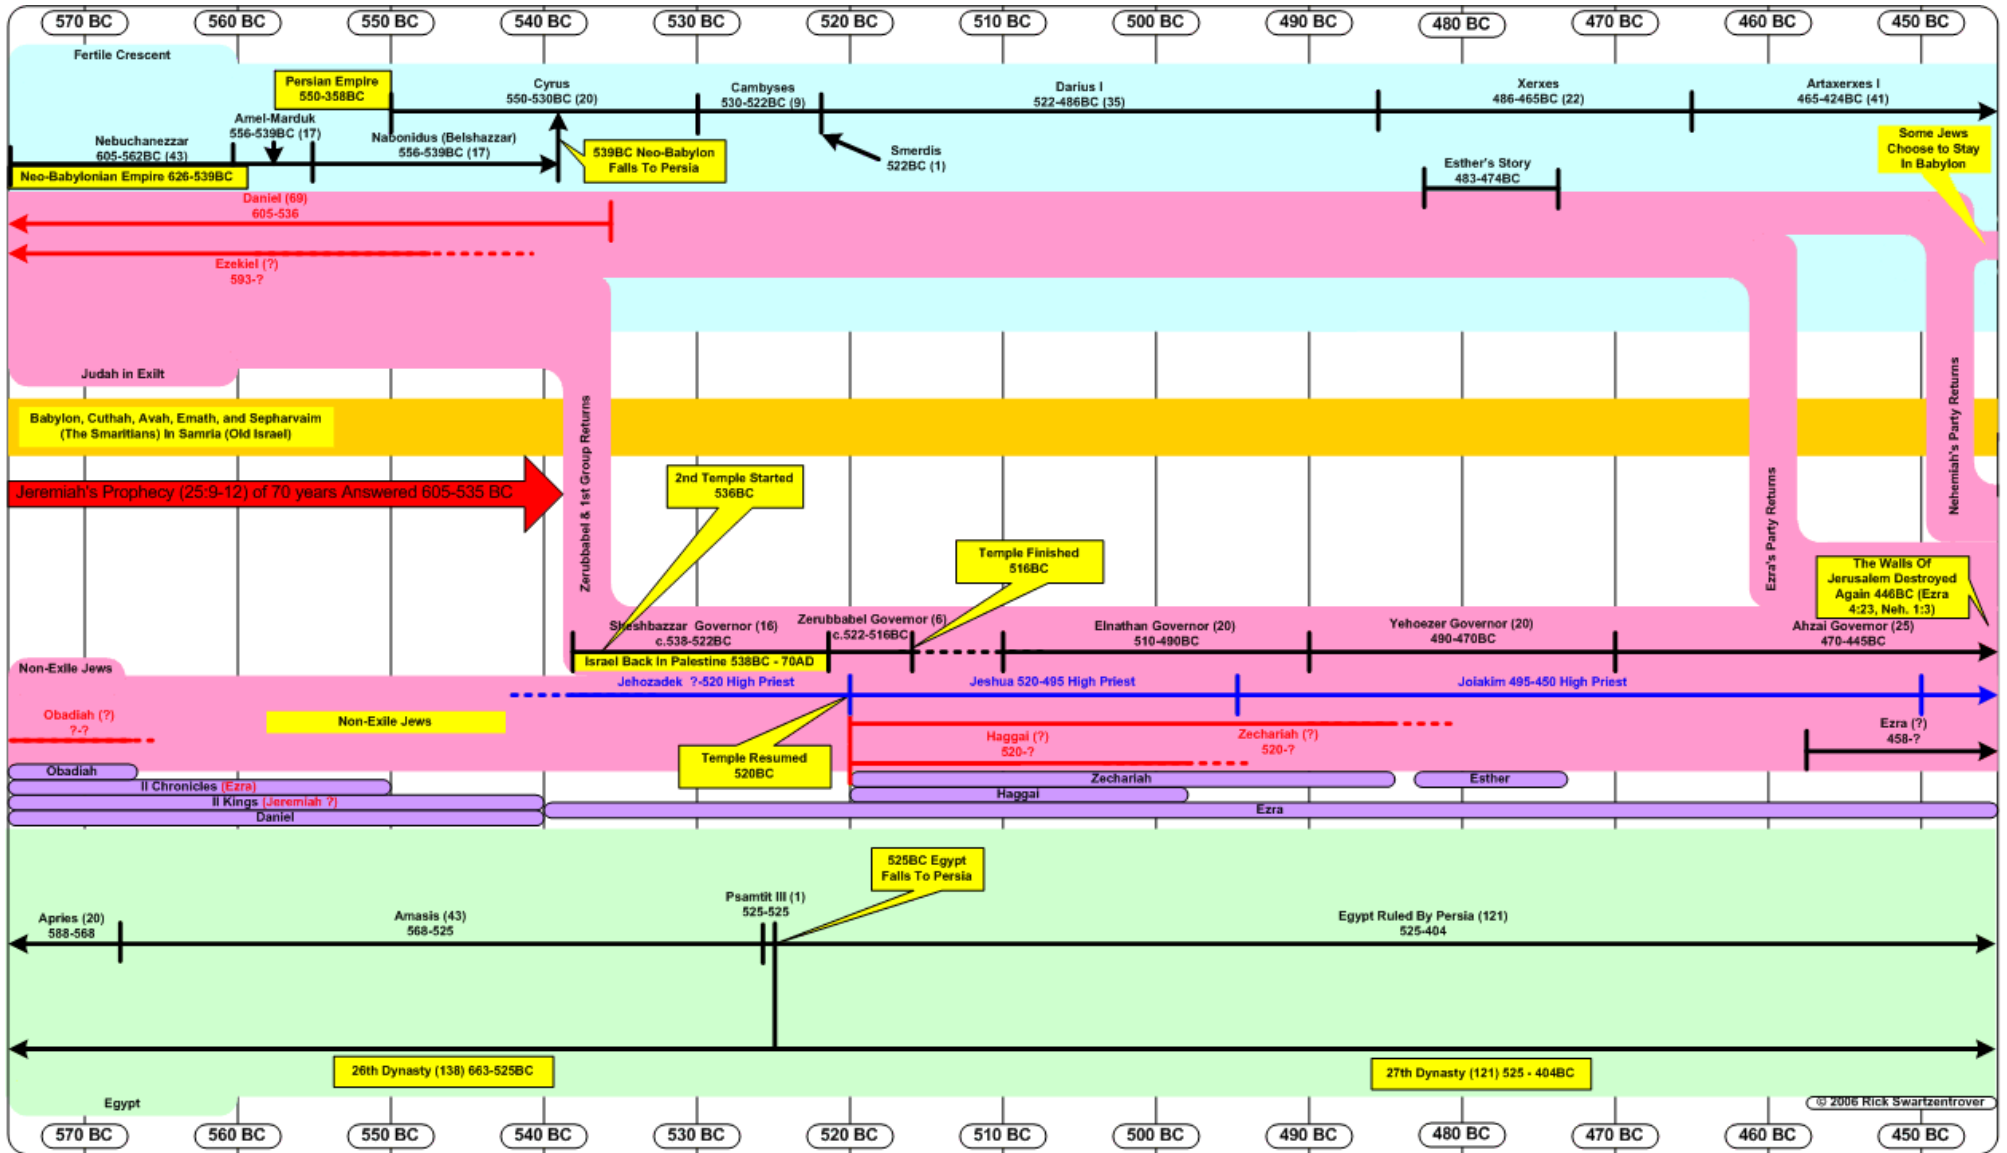

Old Testament Timelines

2210 BC - 2090 BC (Abraham Part 1)

2090 BC - 1970 BC (Abraham Part 2)

1970 BC - 1850 BC (Israel In Egypt Part 1)

1850 BC - 1730 BC (Israel In Egypt Part 2)

1750 BC - 1630 BC (Israel In Egypt Part 3)

1630 BC - 1510 BC (Israel In Egypt Part 4)

1510 BC - 1390 BC (The Exodus)

1410 BC - 1290 BC (The Judges Part 1)

1290 BC - 1170 BC (The Judges Part 2)

1170 BC - 1050 BC (The Judges Part 3)

1050 BC - 930 BC (The United Kingdom)

930 BC - 810 BC (The Divided Kingdom Part 1)

810 BC - 690 BC (The Divided Kingdom Part 2)

690 BC - 570 BC (The Exile Part 1)

570 BC - 450 BC (The Exile Part 2)

470 BC - 350 BC (The Return from Exile)

Inter-Testamental Timelines

350 BC - 230 BC (Inter-Testamental Period Part 1)

240 BC - 120 BC (Inter-Testamental Period Part 2)

120 BC - 1 BC (Inter-Testamental Period Part 3)

New Testament Timelines

10 BC - 110 AD (New Testament)