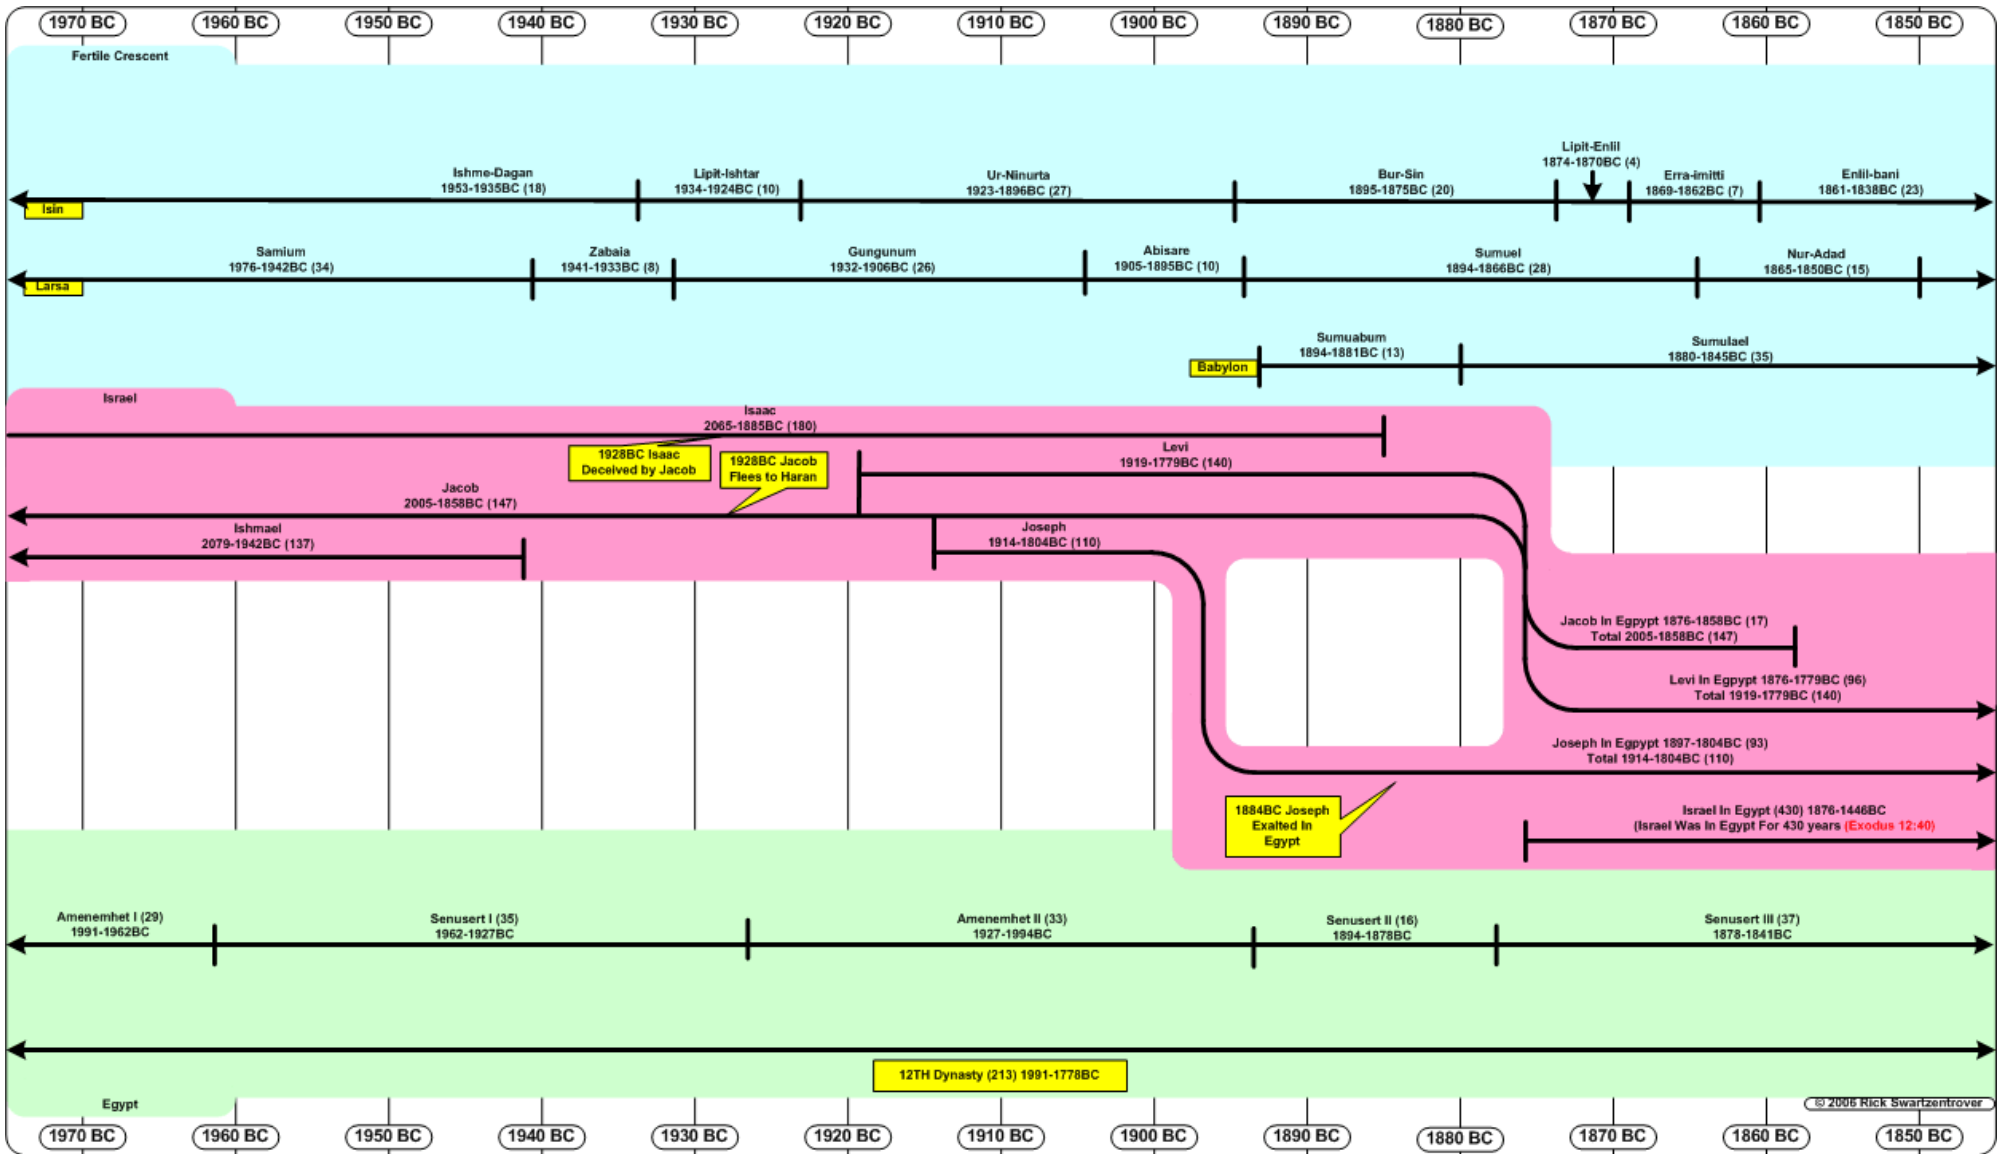

Old Testament Timelines

2210 BC - 2090 BC (Abraham Part 1)

2090 BC - 1970 BC (Abraham Part 2)

1970 BC - 1850 BC (Israel In Egypt Part 1)

1850 BC - 1730 BC (Israel In Egypt Part 2)

1750 BC - 1630 BC (Israel In Egypt Part 3)

1630 BC - 1510 BC (Israel In Egypt Part 4)

1510 BC - 1390 BC (The Exodus)

1410 BC - 1290 BC (The Judges Part 1)

1290 BC - 1170 BC (The Judges Part 2)

1170 BC - 1050 BC (The Judges Part 3)

1050 BC - 930 BC (The United Kingdom)

930 BC - 810 BC (The Divided Kingdom Part 1)

810 BC - 690 BC (The Divided Kingdom Part 2)

690 BC - 570 BC (The Exile Part 1)

570 BC - 450 BC (The Exile Part 2)

470 BC - 350 BC (The Return from Exile)

Inter-Testamental Timelines

350 BC - 230 BC (Inter-Testamental Period Part 1)

240 BC - 120 BC (Inter-Testamental Period Part 2)

120 BC - 1 BC (Inter-Testamental Period Part 3)

New Testament Timelines

10 BC - 110 AD (New Testament)