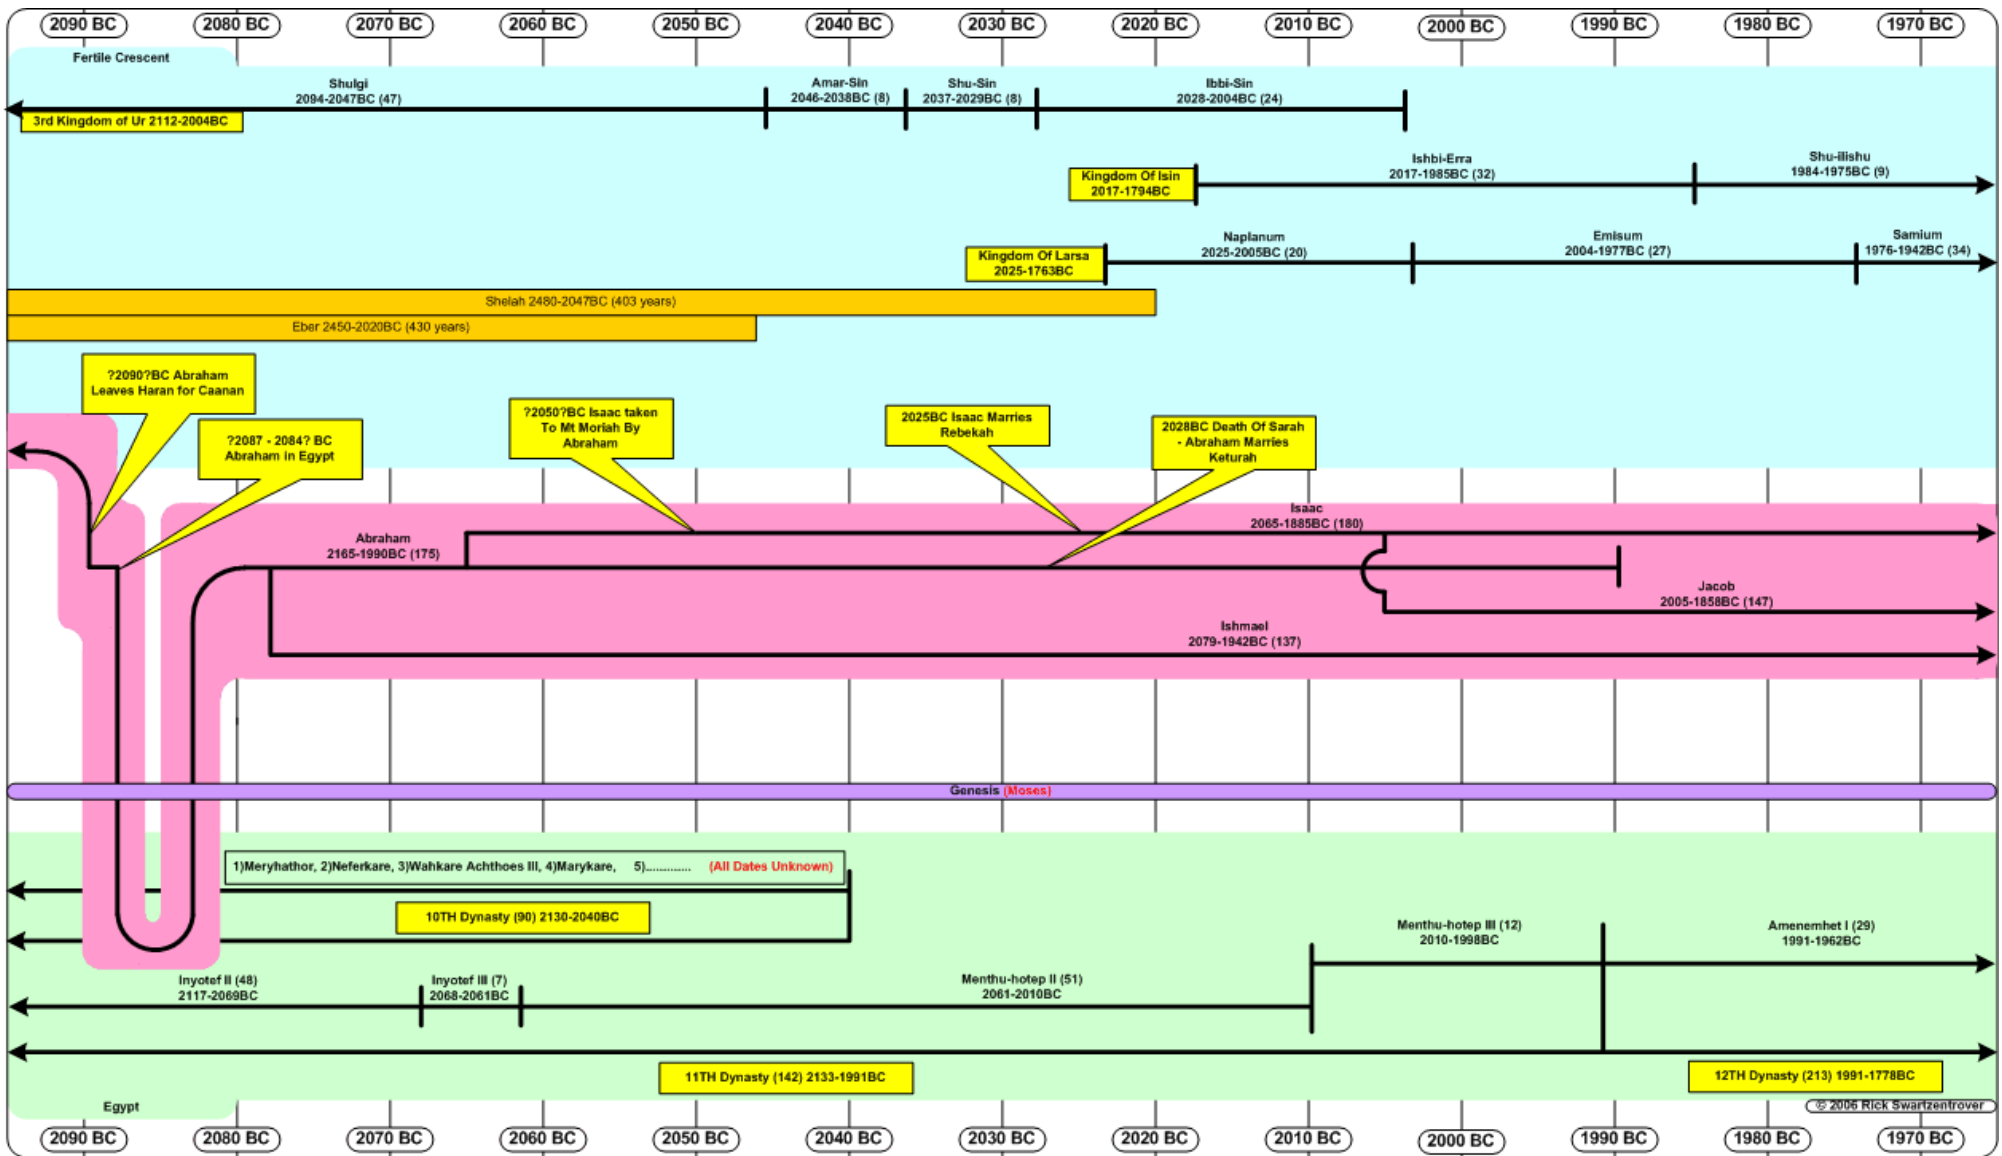

Old Testament Timelines

2210 BC - 2090 BC (Abraham Part 1)

2090 BC - 1970 BC (Abraham Part 2)

1970 BC - 1850 BC (Israel In Egypt Part 1)

1850 BC - 1730 BC (Israel In Egypt Part 2)

1750 BC - 1630 BC (Israel In Egypt Part 3)

1630 BC - 1510 BC (Israel In Egypt Part 4)

1510 BC - 1390 BC (The Exodus)

1410 BC - 1290 BC (The Judges Part 1)

1290 BC - 1170 BC (The Judges Part 2)

1170 BC - 1050 BC (The Judges Part 3)

1050 BC - 930 BC (The United Kingdom)

930 BC - 810 BC (The Divided Kingdom Part 1)

810 BC - 690 BC (The Divided Kingdom Part 2)

690 BC - 570 BC (The Exile Part 1)

570 BC - 450 BC (The Exile Part 2)

470 BC - 350 BC (The Return from Exile)

Inter-Testamental Timelines

350 BC - 230 BC (Inter-Testamental Period Part 1)

240 BC - 120 BC (Inter-Testamental Period Part 2)

120 BC - 1 BC (Inter-Testamental Period Part 3)

New Testament Timelines

10 BC - 110 AD (New Testament)