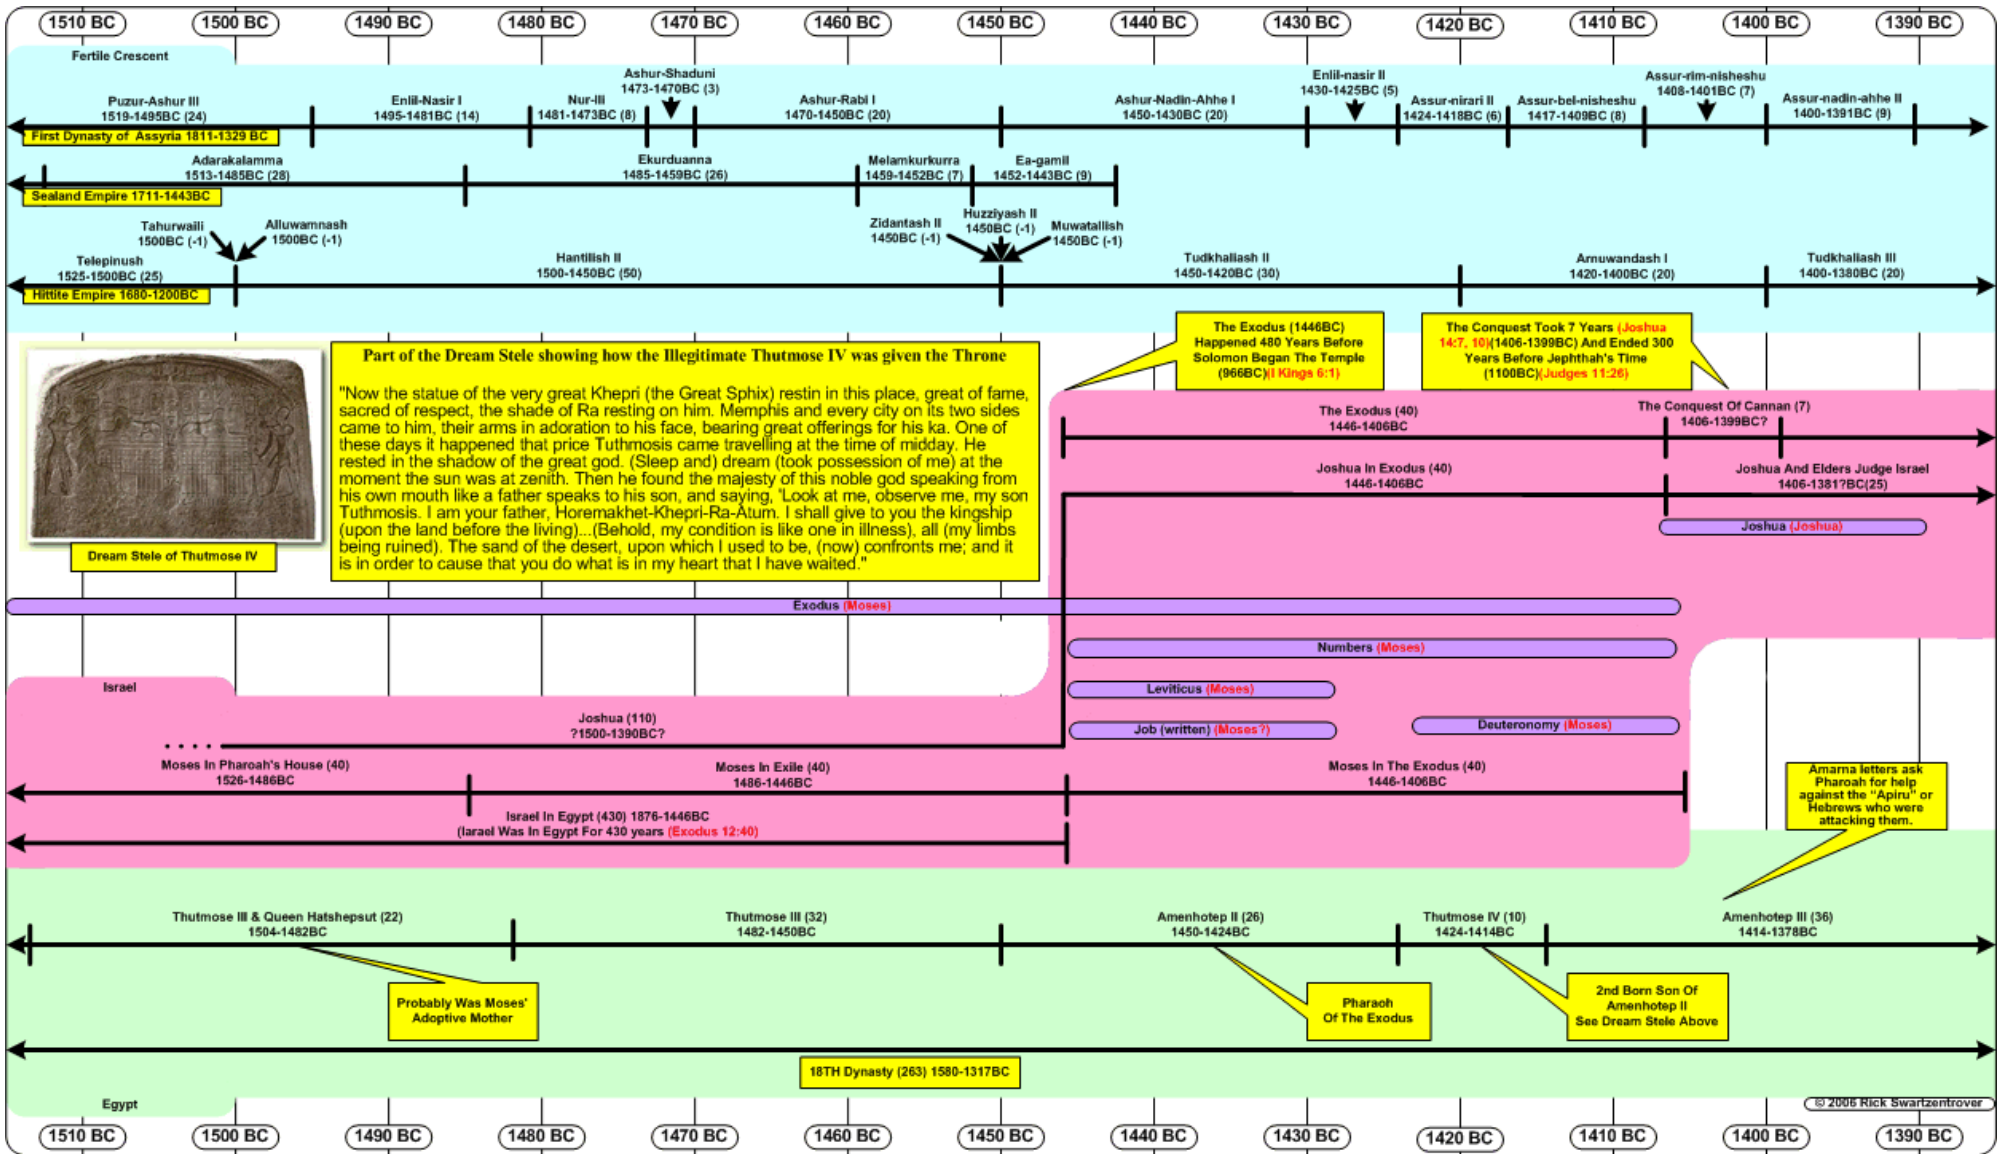

Old Testament Timelines

2210 BC - 2090 BC (Abraham Part 1)

2090 BC - 1970 BC (Abraham Part 2)

1970 BC - 1850 BC (Israel In Egypt Part 1)

1850 BC - 1730 BC (Israel In Egypt Part 2)

1750 BC - 1630 BC (Israel In Egypt Part 3)

1630 BC - 1510 BC (Israel In Egypt Part 4)

1510 BC - 1390 BC (The Exodus)

1410 BC - 1290 BC (The Judges Part 1)

1290 BC - 1170 BC (The Judges Part 2)

1170 BC - 1050 BC (The Judges Part 3)

1050 BC - 930 BC (The United Kingdom)

930 BC - 810 BC (The Divided Kingdom Part 1)

810 BC - 690 BC (The Divided Kingdom Part 2)

690 BC - 570 BC (The Exile Part 1)

570 BC - 450 BC (The Exile Part 2)

470 BC - 350 BC (The Return from Exile)

Inter-Testamental Timelines

350 BC - 230 BC (Inter-Testamental Period Part 1)

240 BC - 120 BC (Inter-Testamental Period Part 2)

120 BC - 1 BC (Inter-Testamental Period Part 3)

New Testament Timelines

10 BC - 110 AD (New Testament)