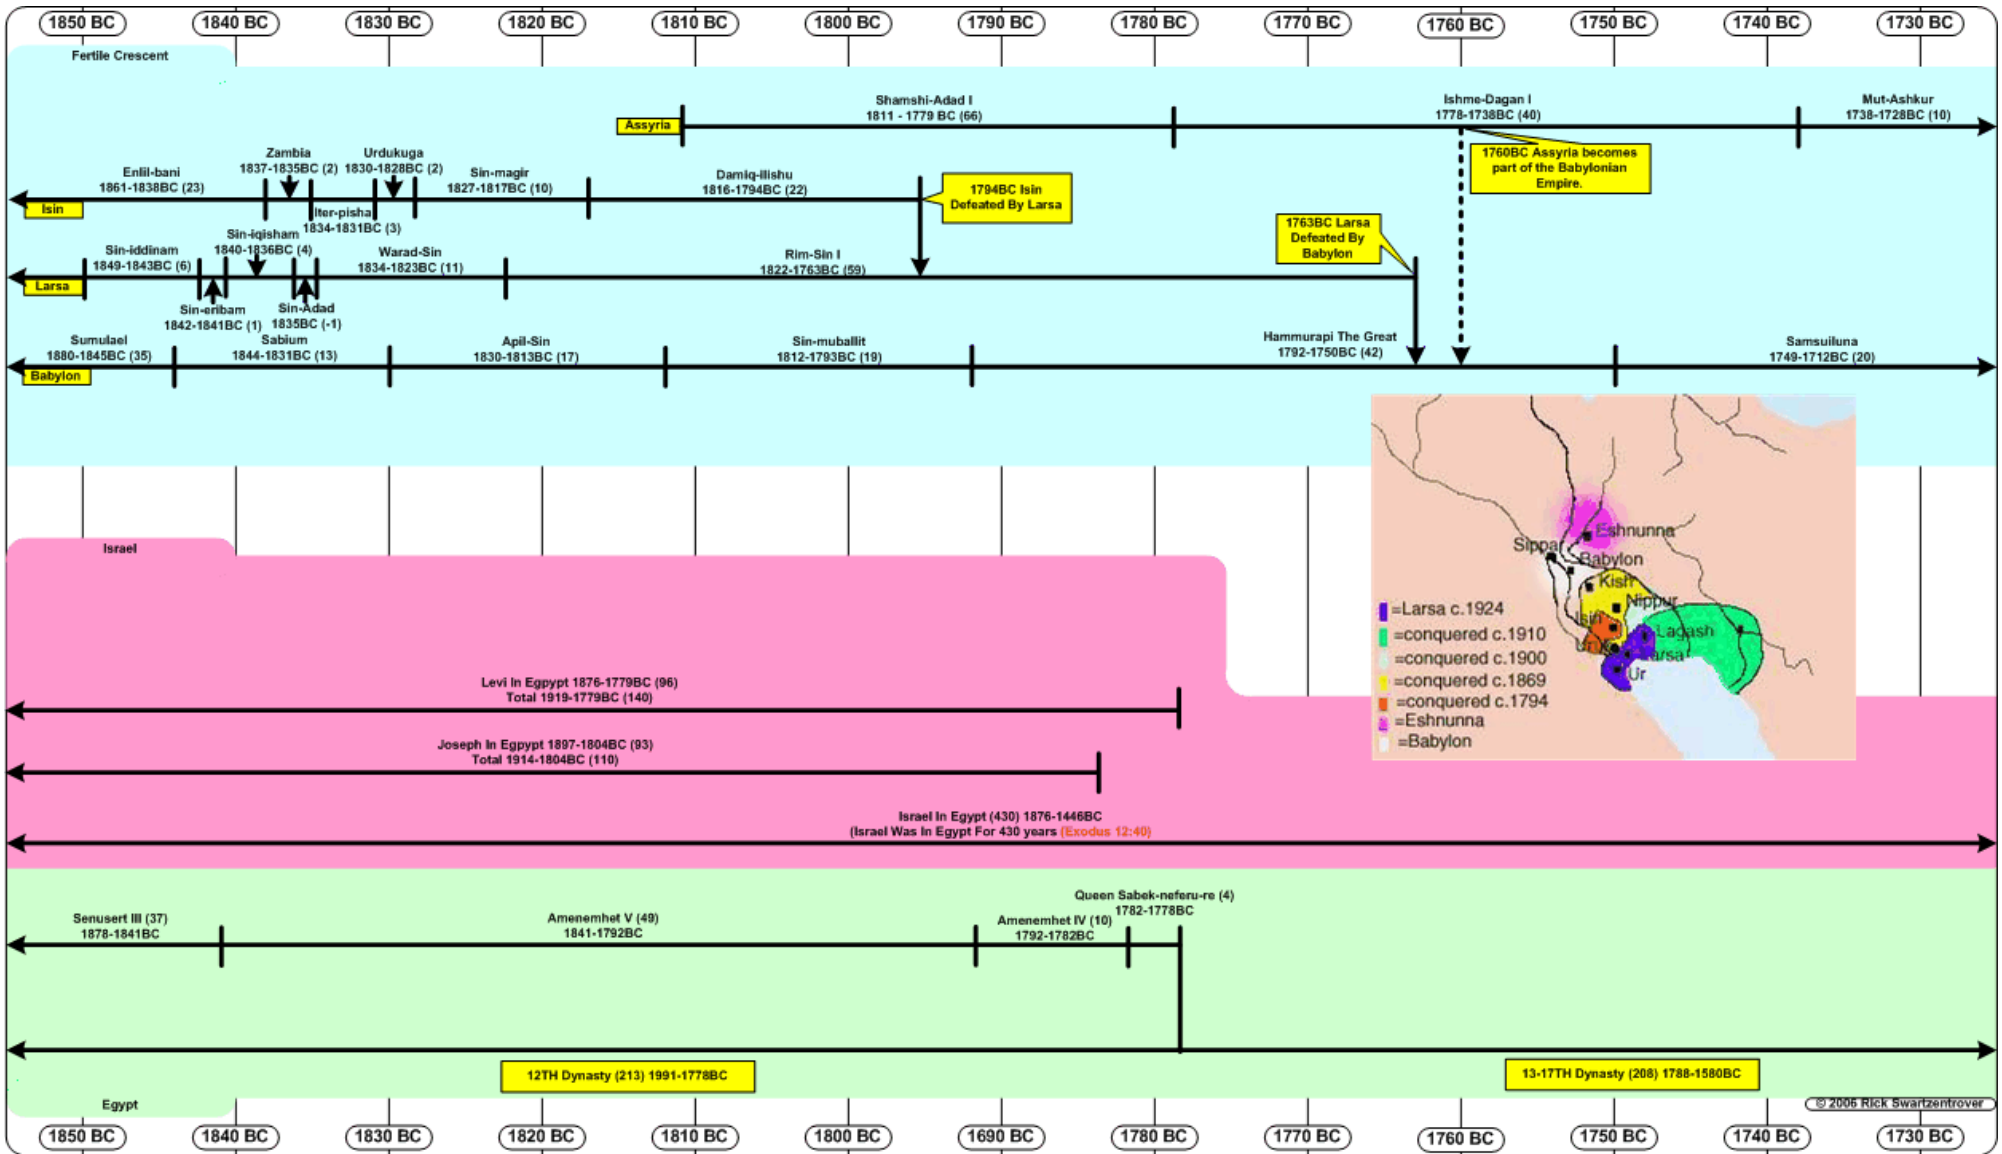

Old Testament Timelines

2210 BC - 2090 BC (Abraham Part 1)

2090 BC - 1970 BC (Abraham Part 2)

1970 BC - 1850 BC (Israel In Egypt Part 1)

1850 BC - 1730 BC (Israel In Egypt Part 2)

1750 BC - 1630 BC (Israel In Egypt Part 3)

1630 BC - 1510 BC (Israel In Egypt Part 4)

1510 BC - 1390 BC (The Exodus)

1410 BC - 1290 BC (The Judges Part 1)

1290 BC - 1170 BC (The Judges Part 2)

1170 BC - 1050 BC (The Judges Part 3)

1050 BC - 930 BC (The United Kingdom)

930 BC - 810 BC (The Divided Kingdom Part 1)

810 BC - 690 BC (The Divided Kingdom Part 2)

690 BC - 570 BC (The Exile Part 1)

570 BC - 450 BC (The Exile Part 2)

470 BC - 350 BC (The Return from Exile)

Inter-Testamental Timelines

350 BC - 230 BC (Inter-Testamental Period Part 1)

240 BC - 120 BC (Inter-Testamental Period Part 2)

120 BC - 1 BC (Inter-Testamental Period Part 3)

New Testament Timelines

10 BC - 110 AD (New Testament)